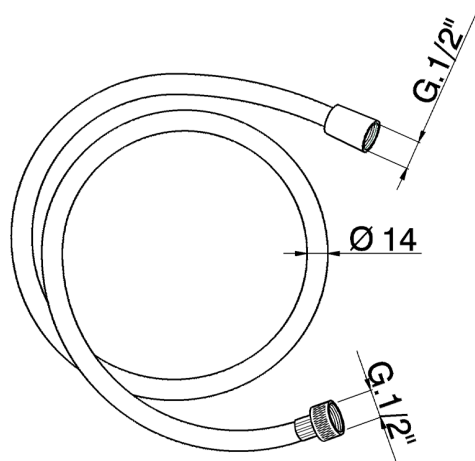

Flexible hose SHOWER_ZA009021

MODEL **ZA009021**

Flexible hose, 150 cm PVC Flexible Hose

AVAILABLE FINISHINGS

CHARACTERISTICS

2026-04-06