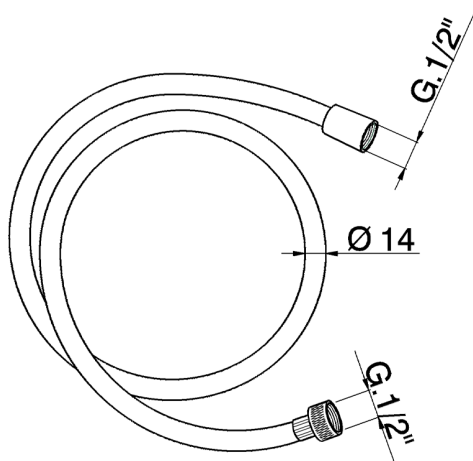

## Flexible hose SHOWER\_ZA009021

MODEL **ZA009021**

Flexible hose, 150 cm PVC Flexible Hose

AVAILABLE FINISHINGS

CHARACTERISTICS

2026-05-17