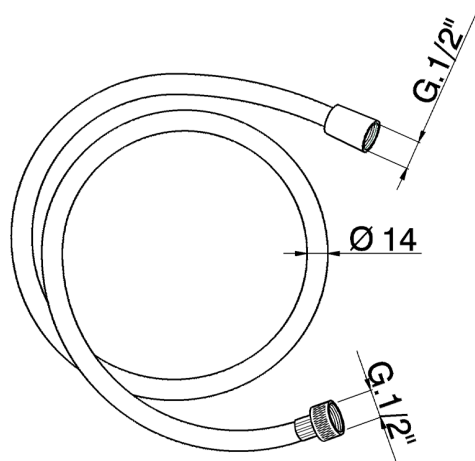

Flexible hose SHOWER_ZA009021

MODEL **ZA009021**

Flexible hose, 150 cm PVC Flexible Hose

AVAILABLE FINISHINGS

CHARACTERISTICS

2026-06-13