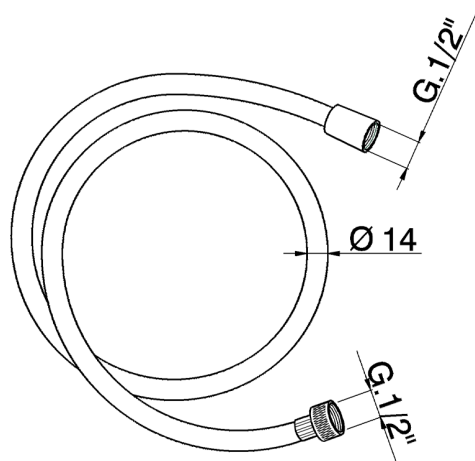

Flexible hose SHOWER_ZA009021

MODEL **ZA009021**

Flexible hose, 150 cm PVC Flexible Hose

AVAILABLE FINISHINGS

21 21 Chrome

41 41 White

CHARACTERISTICS

2026-04-06