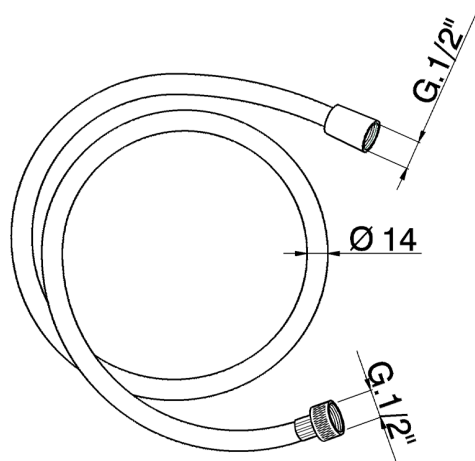

Flexible hose SHOWER_ZA009021

MODEL **ZA009021**

Flexible hose, 150 cm PVC Flexible Hose

AVAILABLE FINISHINGS

CHARACTERISTICS

2026-05-17