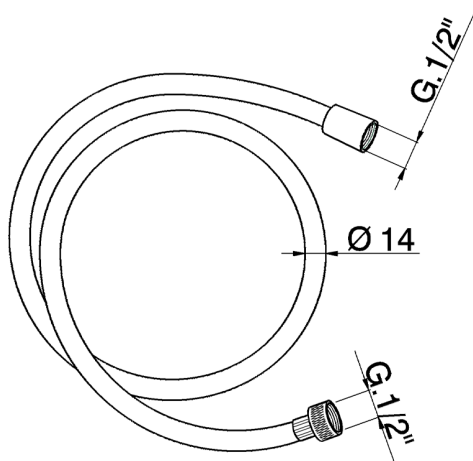

Flexible hose SHOWER_ZA009021

MODEL **ZA009021**

Flexible hose, 150 cm PVC Flexible Hose

AVAILABLE FINISHINGS

CHARACTERISTICS

2026-04-26