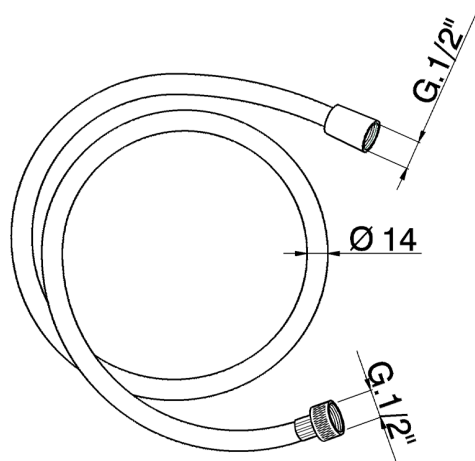

Flexible hose SHOWER_ZA009021

MODEL **ZA009021**

Flexible hose, 150 cm PVC Flexible Hose

AVAILABLE FINISHINGS

CHARACTERISTICS

2026-07-03