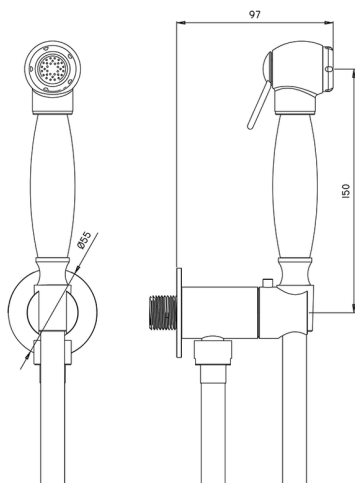

Bidet handshower set HYGENIC SHOWERS_AR007926

MODEL **AR007926**

Bidet handshower set, round wall bracket, single water opening, Brass Bidet handshower, 120 cm PVC flexible hose

AVAILABLE FINISHINGS

CHARACTERISTICS

Bidet handshower

Hygienic Spray

Multi-jets hygienic hand shower, for personal hygiene care.

2026-04-08