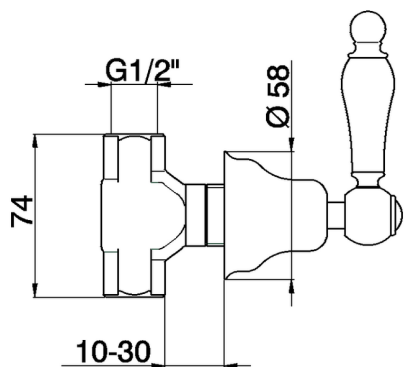

Concealed stop valve ARCANA TOSCANA_TS000310

MODEL **TS000310**

Concealed stop valve, for cold water, 1/2" F outlet

AVAILABLE FINISHINGS

-  **21** 21 Chrome
-  **24** 24 Gold
-  **26** 26 Old Copper
-  **27** 27 Old Bronze
-  **2A** 2A Satin Brushed Nickel
-  **74** 74 Chrome/Gold