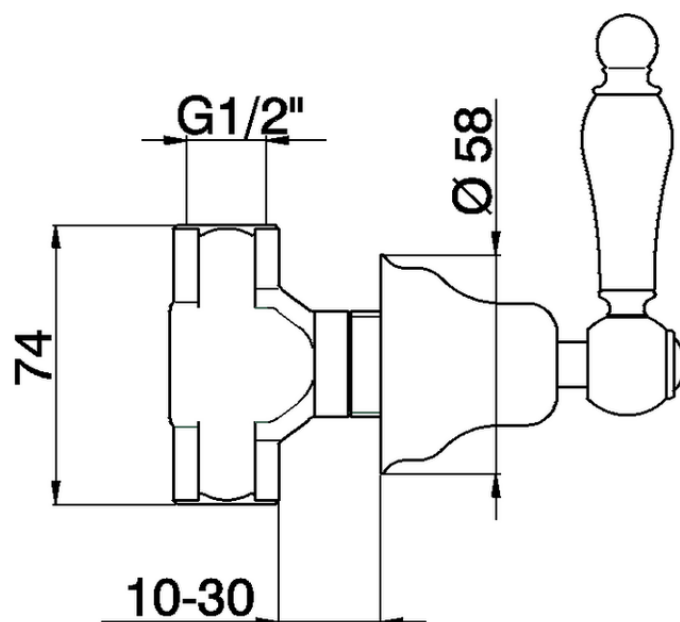

**Concealed stop valve ARCANA TOSCANA\_TS000310**

TS000310

<https://en.cisal.it/concealed-stop-valve-arcana-toscana-ts000310>

2026-06-24