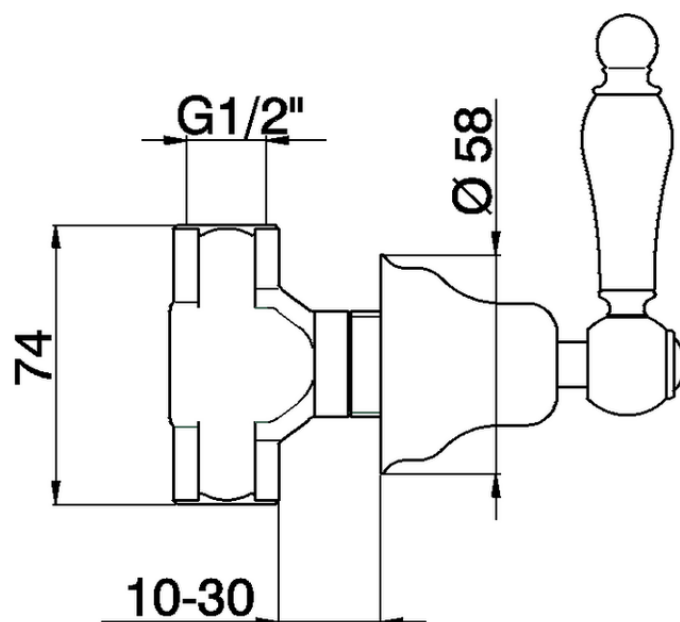

Concealed stop valve ARCANA TOSCANA_TS000310

TS000310

<https://en.cisal.it/concealed-stop-valve-arcana-toscana-ts000310>

2026-06-04