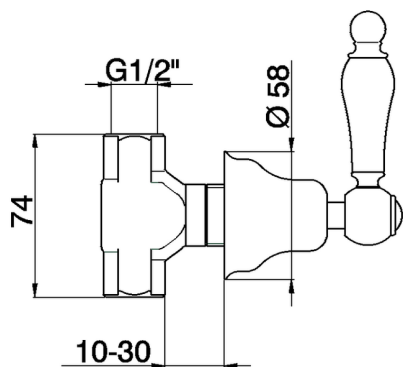

CHARACTERISTICS

2026-04-04