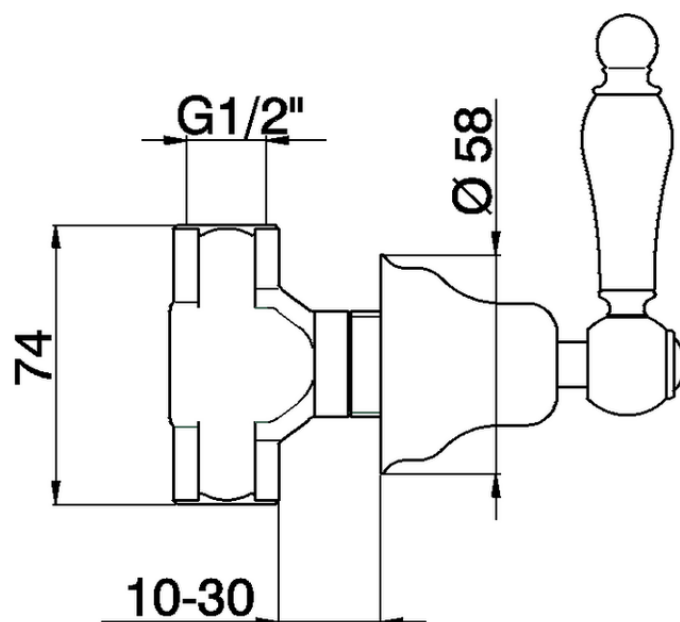

Concealed stop valve ARCANA TOSCANA_TS000310

TS000310

<https://en.cisal.it/concealed-stop-valve-arcana-toscana-ts000310>

2026-06-24