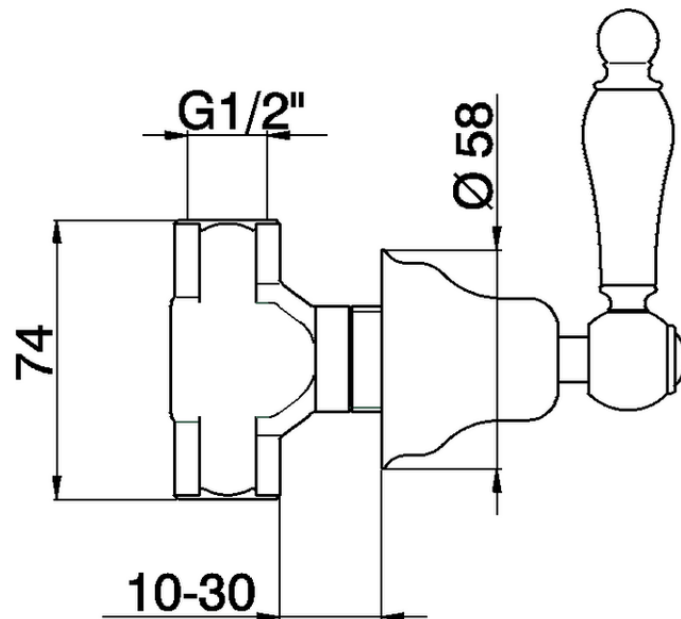

Concealed stop valve ARCANA TOSCANA_TS000310

TS000310

<https://en.cisal.it/concealed-stop-valve-arcana-toscana-ts000310>

2026-04-24