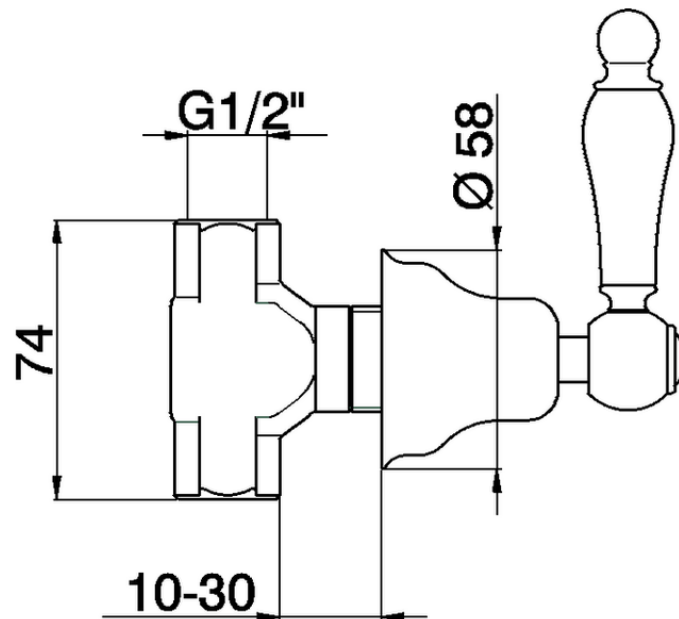

Concealed stop valve ARCANA TOSCANA_TS000310

TS000310

<https://en.cisal.it/concealed-stop-valve-arcana-toscana-ts000310>

2026-04-04