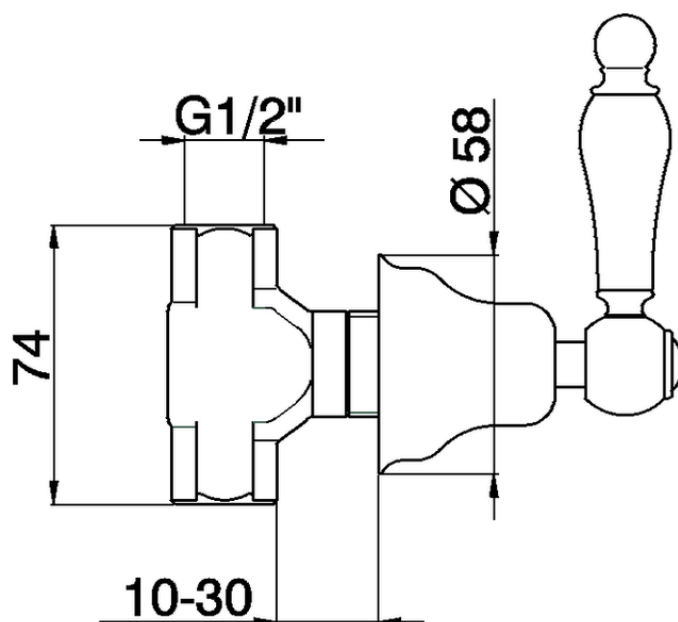

Concealed stop valve ARCANA TOSCANA_TS000310

TS000310

<https://en.cisal.it/concealed-stop-valve-arcana-toscana-ts000310>

2026-06-09