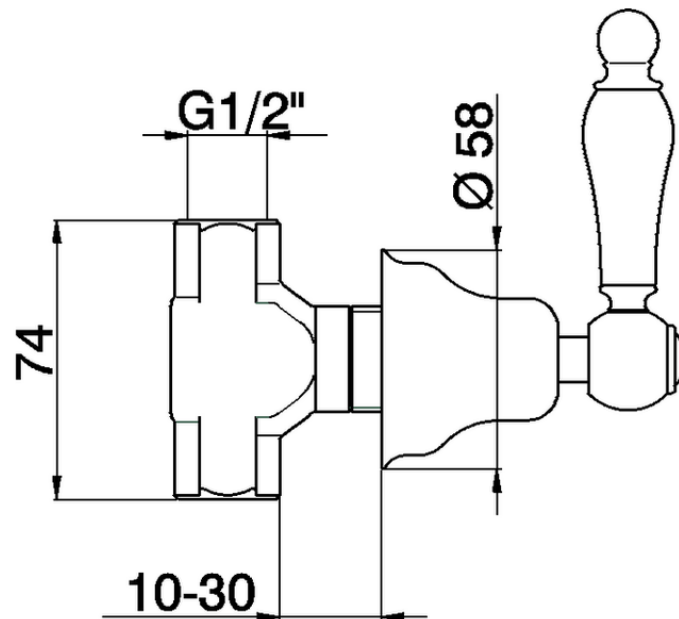

Concealed stop valve ARCANA TOSCANA_TS000310

TS000310

<https://en.cisal.it/concealed-stop-valve-arcana-toscana-ts000310>

2026-06-05