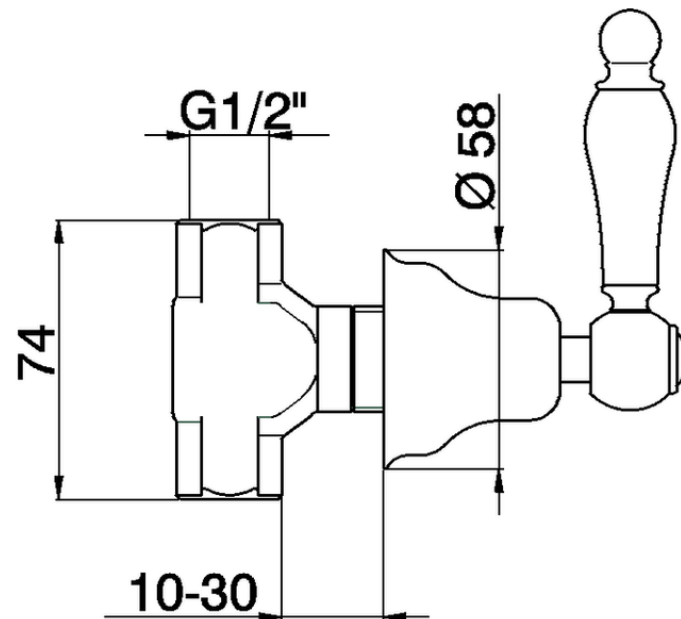

**Concealed stop valve ARCANA TOSCANA\_TS000310**

TS000310

<https://en.cisal.it/concealed-stop-valve-arcana-toscana-ts000310>

2026-05-15