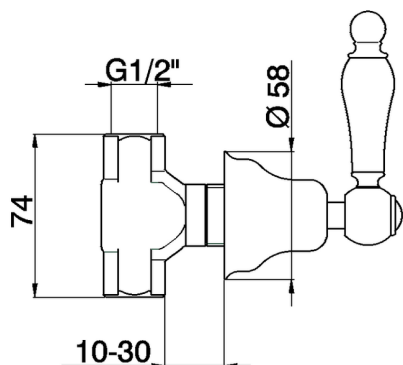

Concealed stop valve ARCANA TOSCANA_TS000310

MODEL **TS000310**

Concealed stop valve, for cold water, 1/2" F outlet

AVAILABLE FINISHINGS

-  **21** 21 Chrome
-  **24** 24 Gold
-  **26** 26 Old Copper
-  **27** 27 Old Bronze
-  **2A** 2A Satin Brushed Nickel
-  **74** 74 Chrome/Gold