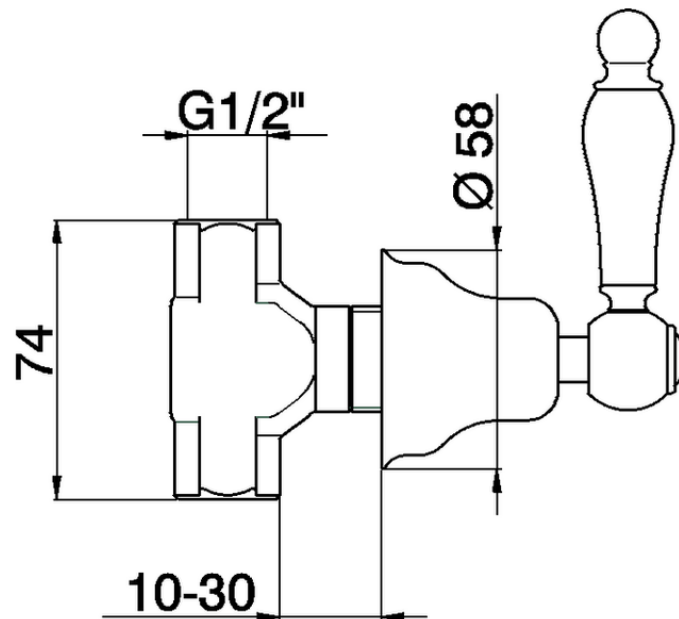

Concealed stop valve ARCANA TOSCANA_TS000310

TS000310

<https://en.cisal.it/concealed-stop-valve-arcana-toscana-ts000310>

2026-06-09