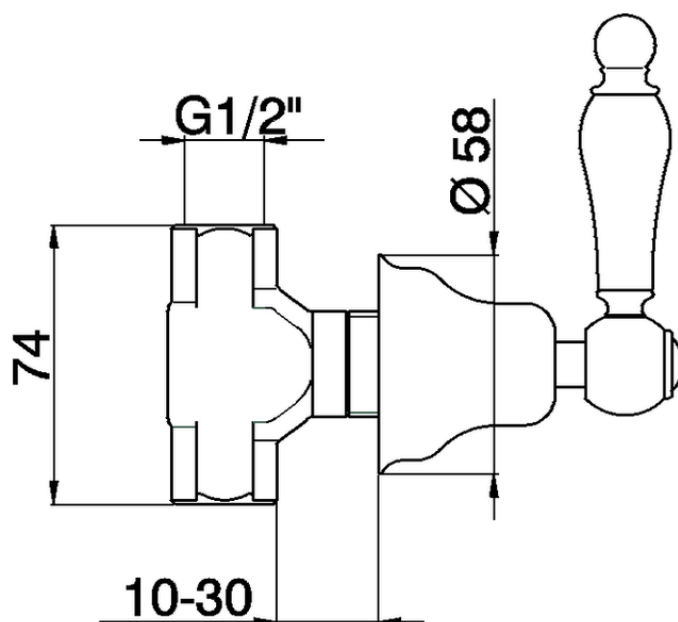

Concealed stop valve ARCANA TOSCANA_TS000310

TS000310

<https://en.cisal.it/concealed-stop-valve-arcana-toscana-ts000310>

2026-04-04