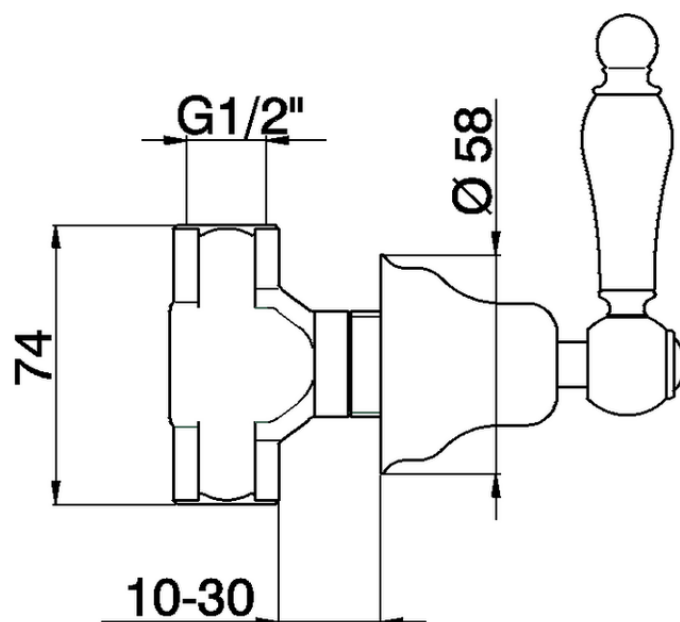

**Concealed stop valve ARCANA TOSCANA\_TS000310**

TS000310

<https://en.cisal.it/concealed-stop-valve-arcana-toscana-ts000310>

2026-06-04