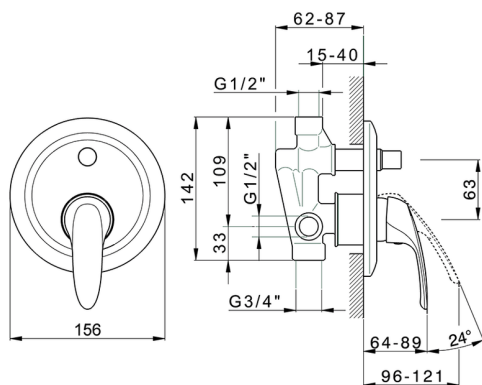

## Concealed single lever bath-shower valve FLASH\_FL000210

MODEL **FL000210**

Concealed single lever bath-shower valve, with concealed part, 2 outlet automatic diverter

AVAILABLE FINISHINGS

**21** 21 Chrome

CHARACTERISTICS

Cartridge Spare Parts **ZZ94035000**

**35 mm Cartridge**

2026-04-29