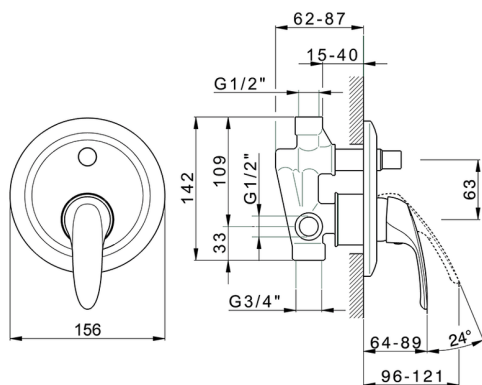

Concealed single lever bath-shower valve FLASH_FL000210

MODEL **FL000210**

Concealed single lever bath-shower valve, with concealed part, 2 outlet automatic diverter

AVAILABLE FINISHINGS

CHARACTERISTICS

Cartridge Spare Parts **ZZ94035000**

35 mm Cartridge

2026-06-13