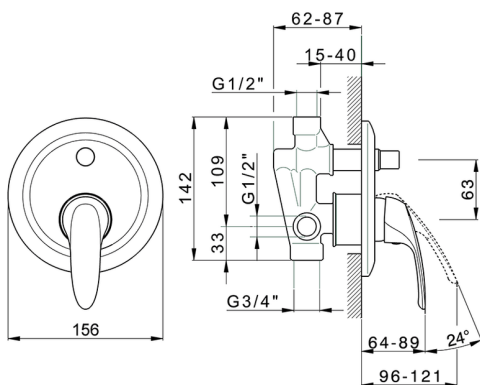

Concealed single lever bath-shower valve FLASH_FL000210

MODEL **FL000210**

Concealed single lever bath-shower valve, with concealed part, 2 outlet automatic diverter

AVAILABLE FINISHINGS

21 21 Chrome

CHARACTERISTICS

Cartridge Spare Parts **ZZ94035000**

35 mm Cartridge

2026-04-08