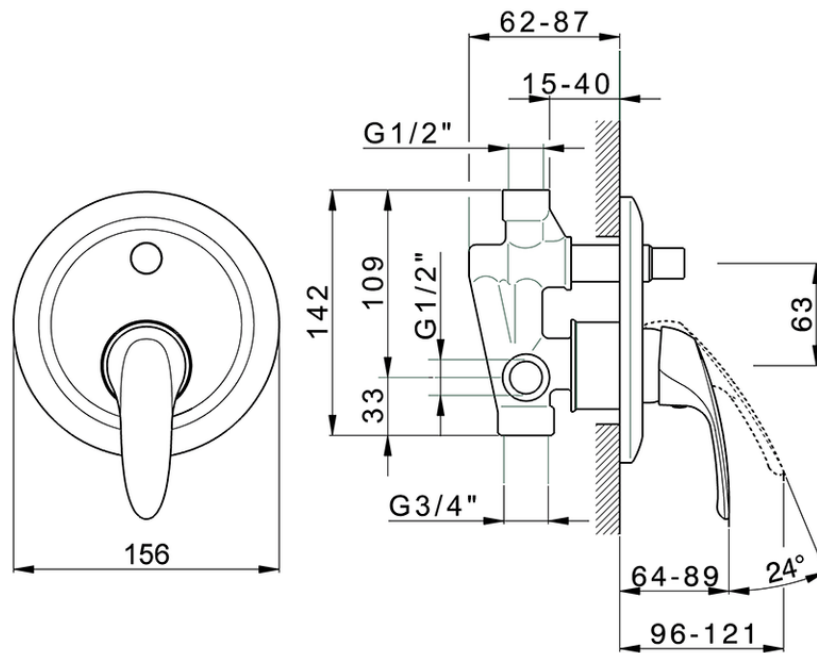

## Concealed single lever bath-shower valve FLASH\_FL000210

FL000210

<https://en.cisal.it/concealed-single-lever-bath-shower-valve-flash-fl000210>

2026-04-29