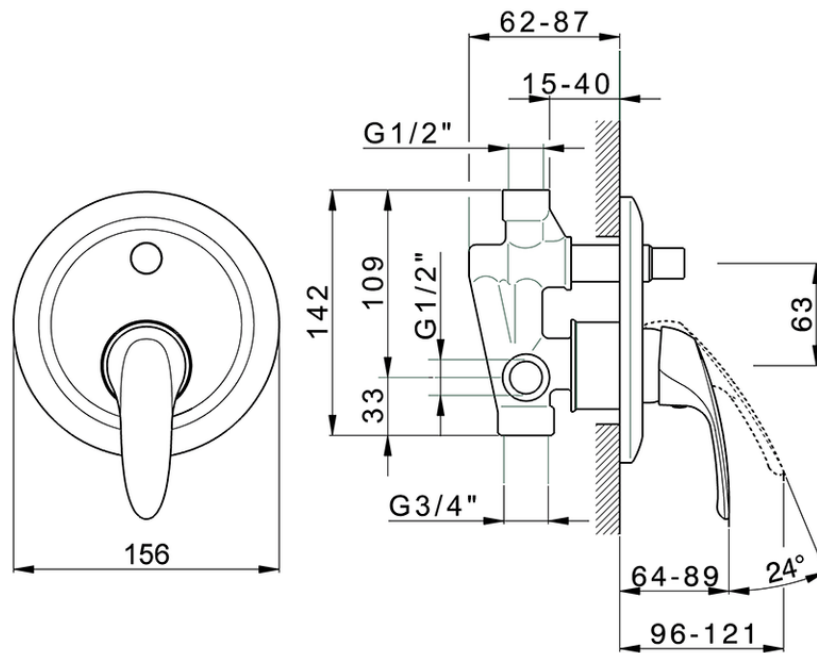

## Concealed single lever bath-shower valve FLASH\_FL000210

FL000210

<https://en.cisal.it/concealed-single-lever-bath-shower-valve-flash-fl000210>

2026-06-16