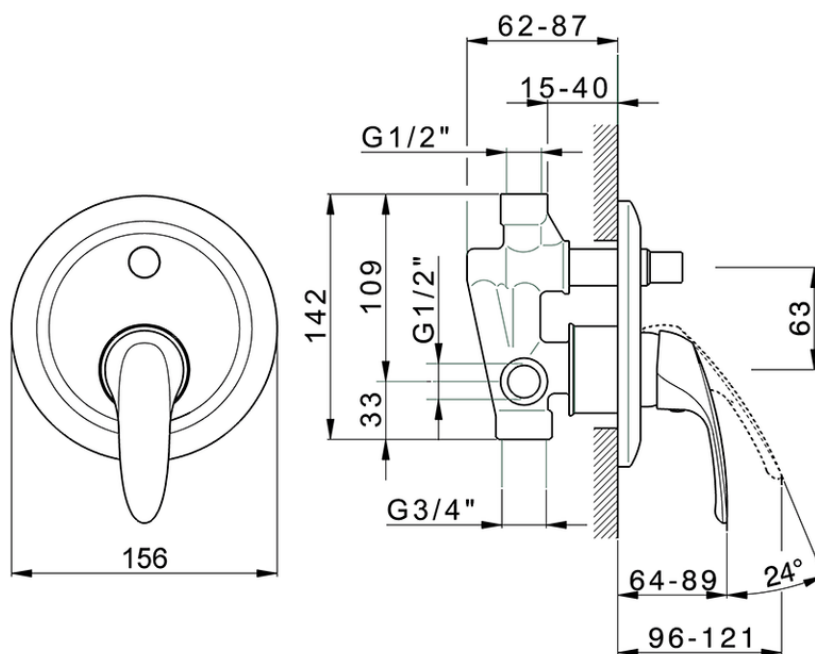

## Concealed single lever bath-shower valve FLASH\_FL000210

FL000210

<https://en.cisal.it/concealed-single-lever-bath-shower-valve-flash-fl000210>

2026-04-08