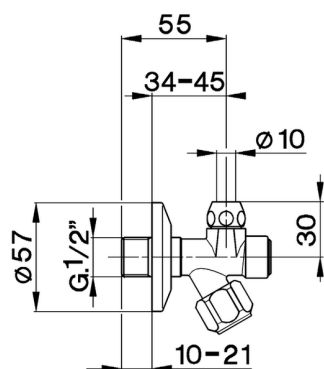

## Supply valve COMPONENTS\_ZA002821

MODEL **ZA002821**

Supply valve, with filter

AVAILABLE FINISHINGS

CHARACTERISTICS

2025-01-02