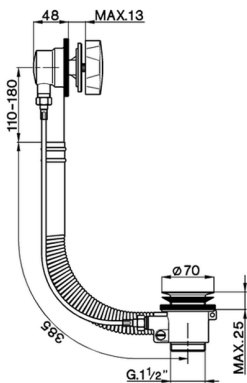

Bath drain COMPONENTS_ZA005700

MODEL **ZA005700**

Bath drain

AVAILABLE FINISHINGS

- **21** 21 Chrome
- **26** 26 Old Copper
- **27** 27 Old Bronze
- **2A** 2A Satin Brushed Nickel
- **40** 40 Matt Black

CHARACTERISTICS