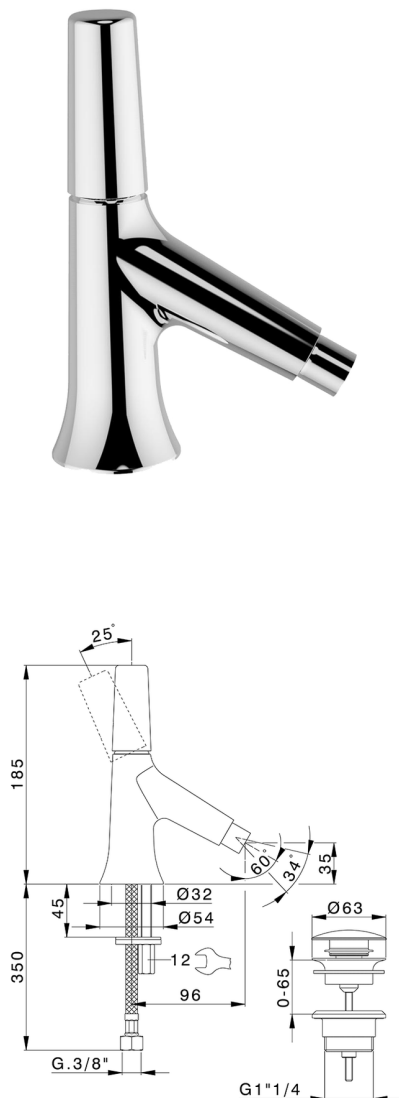

## Single lever bidet mixer VITA\_VI000554

MODEL **VI000554**

Single lever bidet mixer, with 1" 1/4 automatic pop-up waste, G.3/8" stainless steel flexible hoses

### AVAILABLE FINISHINGS

-  **21** 21 Chrome
-  **2Q** 2Q Black Titanium
-  **40** 40 Matt Black
-  **4Q** 4Q Matt White

### CHARACTERISTICS

Cartridge Spare Parts **ZZ9A708000**

**25mm Joystick single-lever cartridge**

## Single lever bidet mixer VITA\_VI000554

VI000554

<https://en.cisal.it/single-lever-bidet-mixer-vitavi000554>

2024-10-18