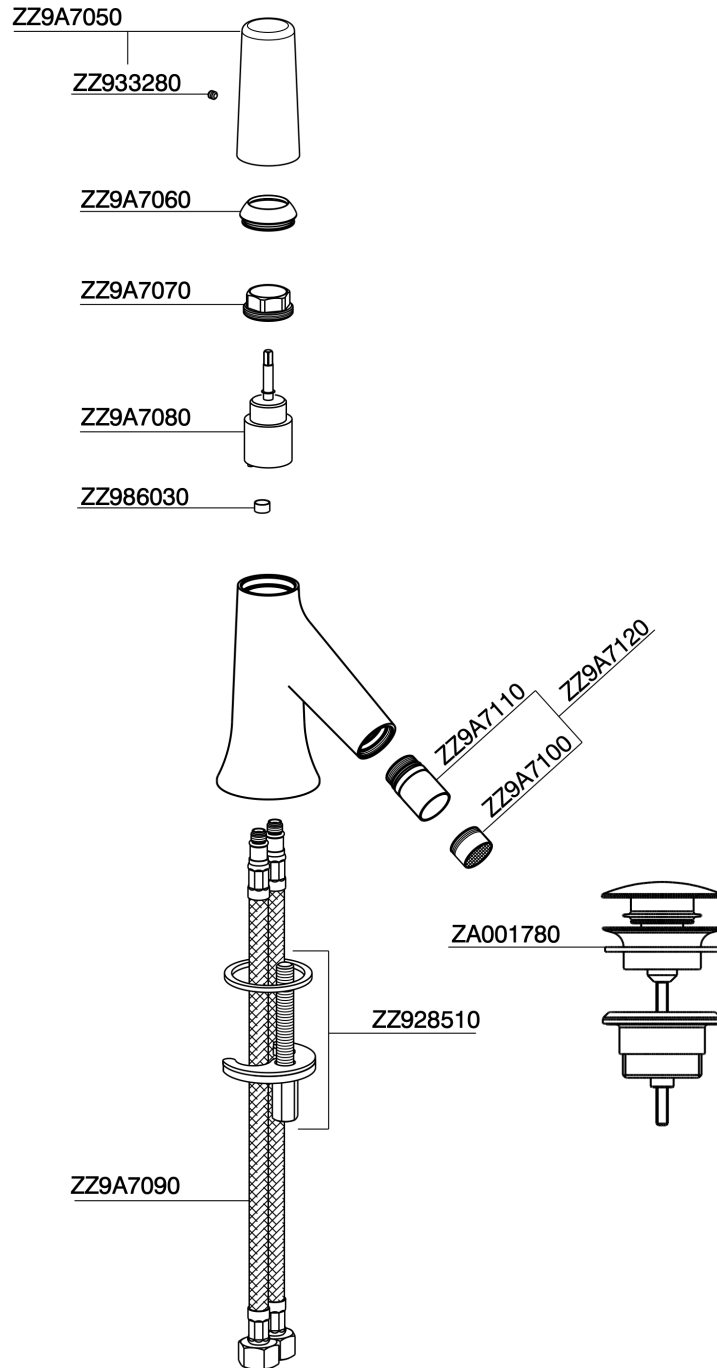

## Single lever bidet mixer VITA\_VI000554

MODEL **VI000554**

Single lever bidet mixer, with 1" 1/4 automatic pop-up waste, G.3/8" stainless steel flexible hoses

### CHARACTERISTICS

Cartridge Spare Parts **ZZ9A708000**

**25mm Joystick single-lever cartridge**

## Single lever bidet mixer VITA\_VI000554

VI000554

<https://en.cisal.it/single-lever-bidet-mixer-vitavi000554>

2024-10-18