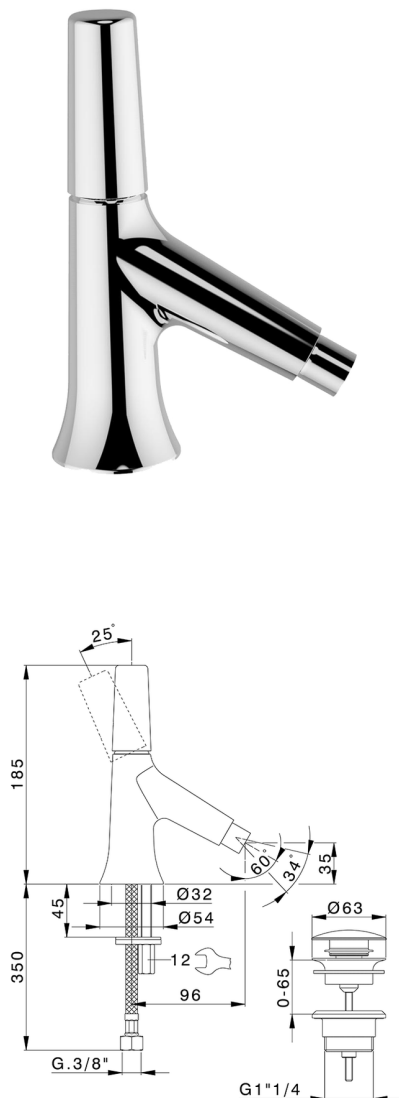

Single lever bidet mixer VITA_VI000554

MODEL **VI000554**

Single lever bidet mixer, with 1" 1/4 automatic pop-up waste, G.3/8" stainless steel flexible hoses

AVAILABLE FINISHINGS

-  **21** 21 Chrome
-  **2Q** 2Q Black Titanium
-  **40** 40 Matt Black
-  **4Q** 4Q Matt White

CHARACTERISTICS

Cartridge Spare Parts **ZZ9A708000**

25mm Joystick single-lever cartridge

Single lever bidet mixer VITA_VI000554

VI000554

<https://en.cisal.it/single-lever-bidet-mixer-vitavi000554>

2024-10-18