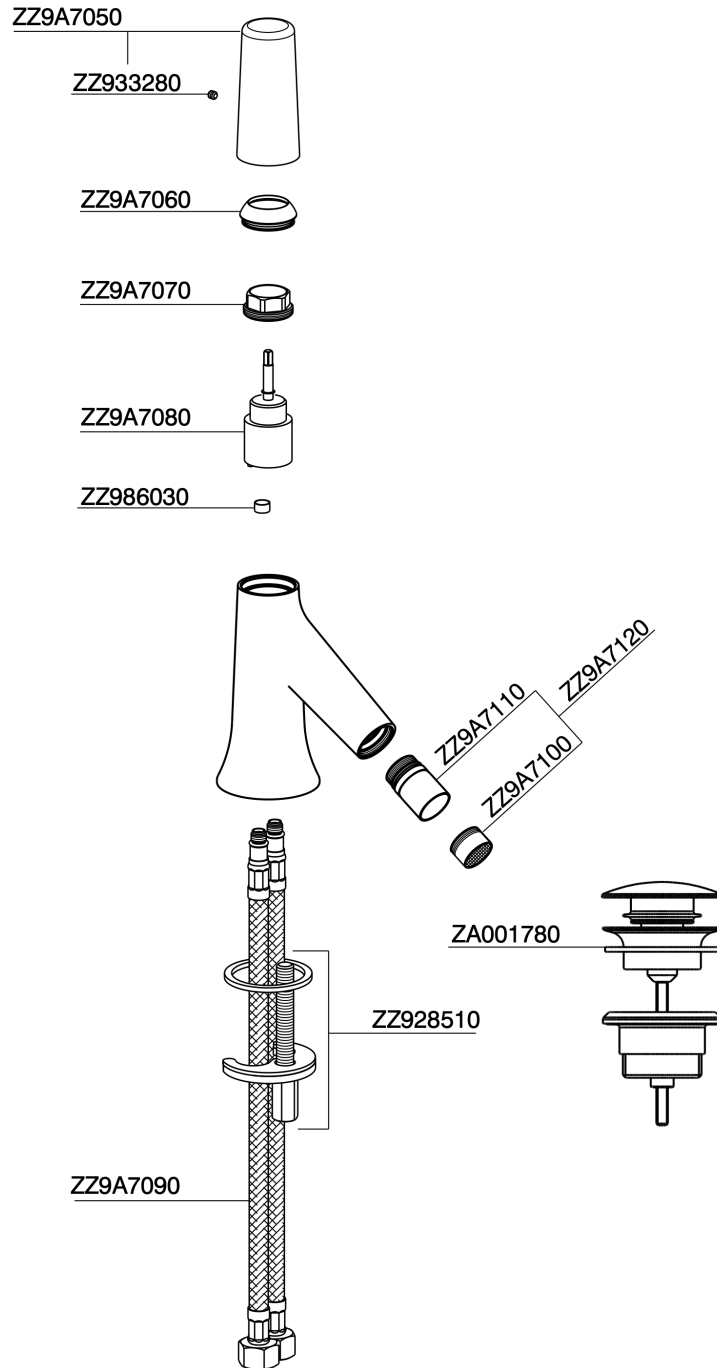

Single lever bidet mixer VITA_VI000554

MODEL **VI000554**

Single lever bidet mixer, with 1" 1/4 automatic pop-up waste, G.3/8" stainless steel flexible hoses

AVAILABLE FINISHINGS

-  **21** 21 Chrome
-  **2Q** 2Q Black Titanium
-  **40** 40 Matt Black
-  **4Q** 4Q Matt White

CHARACTERISTICS

Cartridge Spare Parts **ZZ9A708000**

25mm Joystick single-lever cartridge

Single lever bidet mixer VITA_VI000554

VI000554

<https://en.cisal.it/single-lever-bidet-mixer-vitavi000554>

2024-10-18