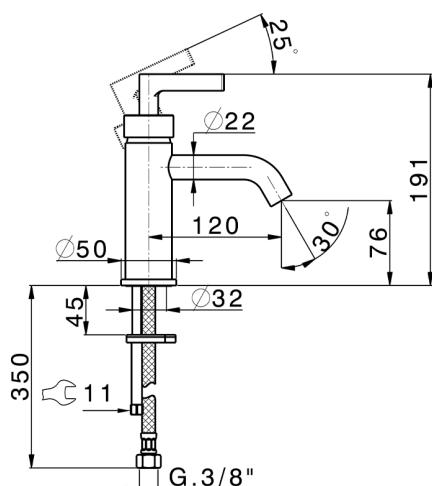

Single lever washbasin mixer GRACE_GC000540

MODEL **GC000540**

Single lever washbasin mixer, without pop-up waste, G.3/8" stainless steel flexible hoses

AVAILABLE FINISHINGS

-  **21** 21 Chrome
-  **2F** 2F Brushed Nickel
-  **2W** 2W Brushed Gold
-  **5H** 5H Dark Brass Brushed
-  **5L** 5L Brushed Black Titanium
-  **6T** 6T Chrome/Matt Black

CHARACTERISTICS

Cartridge Spare Parts **ZZ99672000**

35 mm Cartridge

EcoStop

EcoStop feature limits water flow to approximately 50% of maximum output with one point of resistance on setting. Push slightly past the middle stop only when full water output is required. This will save water up to 50%.