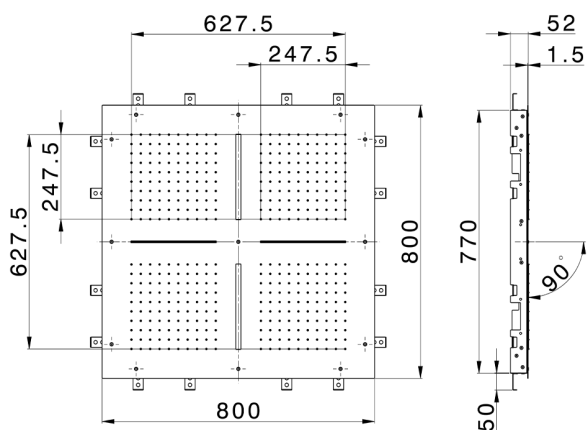

800x800 mm Chromotherapy Ceiling showerhead ZEN SHOWER_ZS0C0105

MODEL **ZS0C0105**

800x800 mm Chromotherapy Ceiling showerhead, 4 rain functions, 2 waterfalls, chromotherapy functions, built-in control included, Stainless Steel AISI 304

AVAILABLE FINISHINGS

- **D1** D1 Brushed Inox
- **40** 40 Matt Black
- **4Q** 4Q Matt White
- **D2** D2 Polished Inox

CHARACTERISTICS

2026-05-19