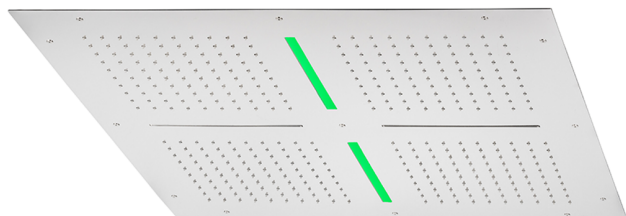

800x800 mm Chromotherapy Ceiling showerhead ZEN SHOWER_ZS0C0105

MODEL **ZS0C0105**

800x800 mm Chromotherapy Ceiling showerhead, 4 rain functions, 2 waterfalls, chromotherapy functions, built-in control included, Stainless Steel AISI 304

AVAILABLE FINISHINGS

-  **D1** D1 Brushed Inox
-  **40** 40 Matt Black
-  **4Q** 4Q Matt White
-  **D2** D2 Polished Inox

CHARACTERISTICS

2026-05-19