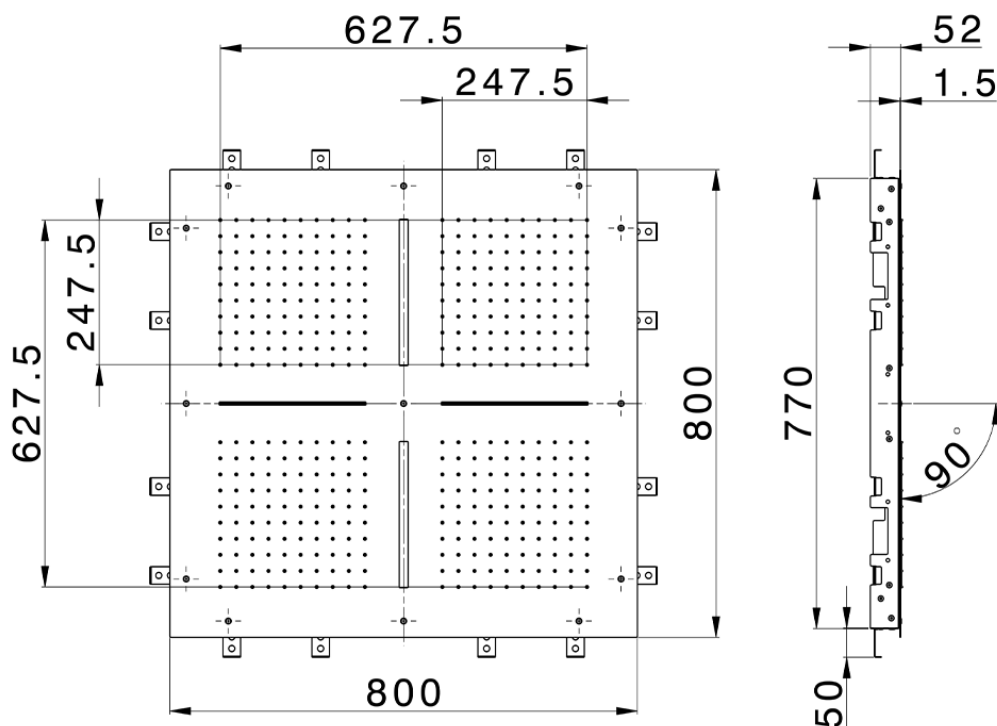

800x800 mm Chromotherapy Ceiling showerhead ZEN SHOWER_ZS0C0105

ZS0C0105

<https://en.cisal.it/800x800-mm-chromotherapy-ceiling-showerhead-zen-shower-zs0c0105>

2026-04-29