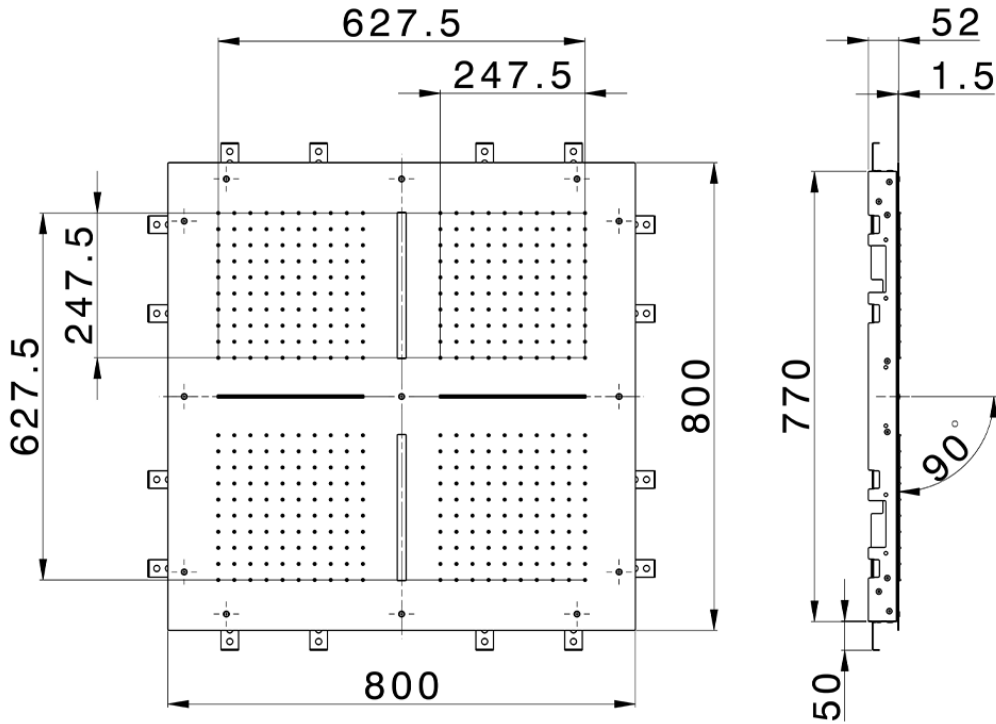

800x800 mm Chromotherapy Ceiling showerhead ZEN SHOWER_ZS0C0105

ZS0C0105

<https://en.cisal.it/800x800-mm-chromotherapy-ceiling-showerhead-zen-shower-zs0c0105>

2026-06-14