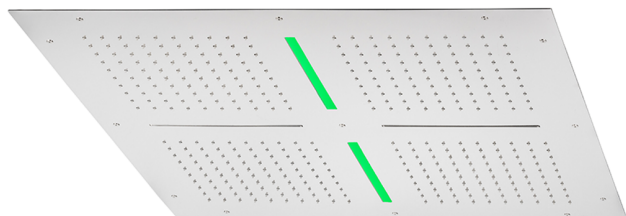

800x800 mm Chromotherapy Ceiling showerhead ZEN SHOWER_ZS0C0105

MODEL **ZS0C0105**

800x800 mm Chromotherapy Ceiling showerhead, 4 rain functions, 2 waterfalls, chromotherapy functions, built-in control included, Stainless Steel AISI 304

AVAILABLE FINISHINGS

-  **D1** D1 Brushed Inox
-  **40** 40 Matt Black
-  **4Q** 4Q Matt White
-  **D2** D2 Polished Inox

CHARACTERISTICS

2026-04-28