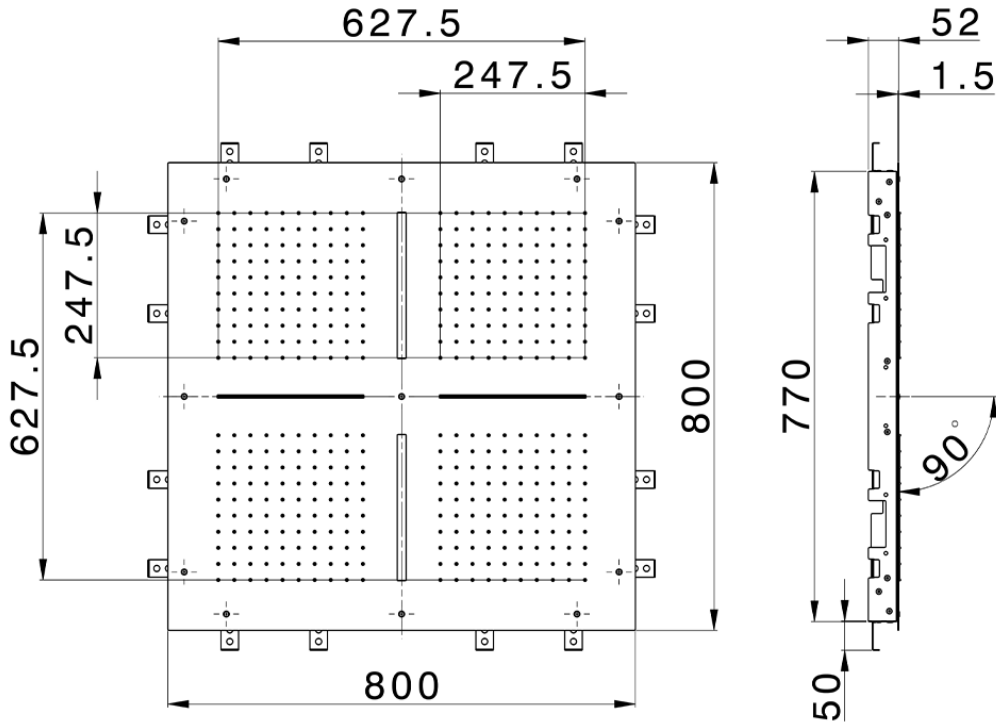

**800x800 mm Chromotherapy Ceiling showerhead ZEN SHOWER\_ZS0C0105**

ZS0C0105

<https://en.cisal.it/800x800-mm-chromotherapy-ceiling-showerhead-zen-shower-zs0c0105>

2026-06-13