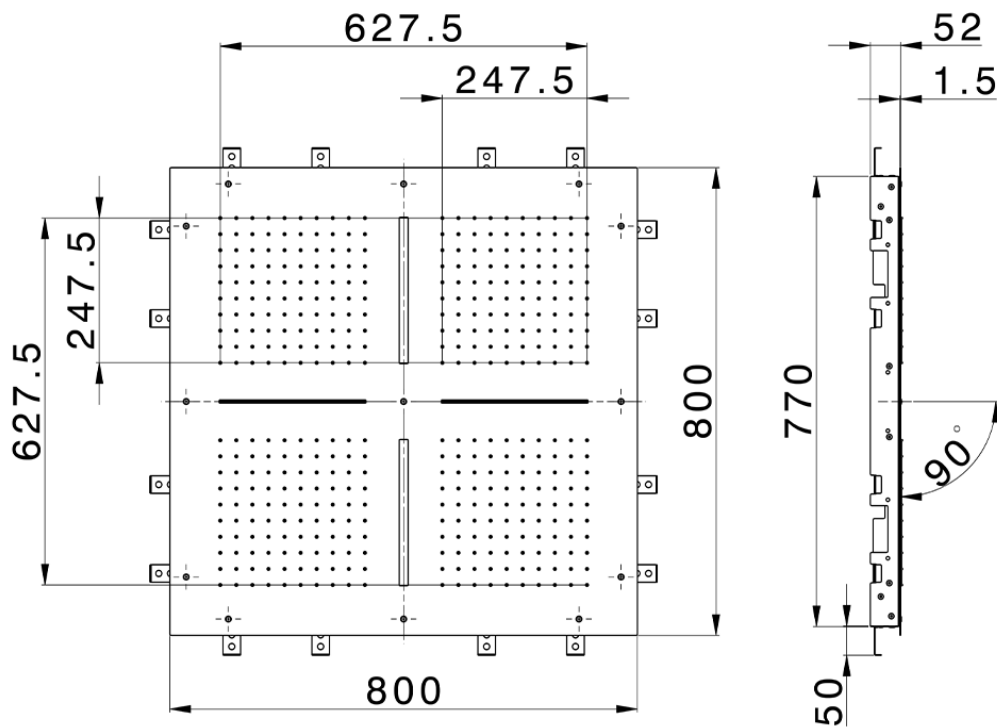

800x800 mm Chromotherapy Ceiling showerhead ZEN SHOWER_ZS0C0105

ZS0C0105

<https://en.cisal.it/800x800-mm-chromotherapy-ceiling-showerhead-zen-shower-zs0c0105>

2026-04-28