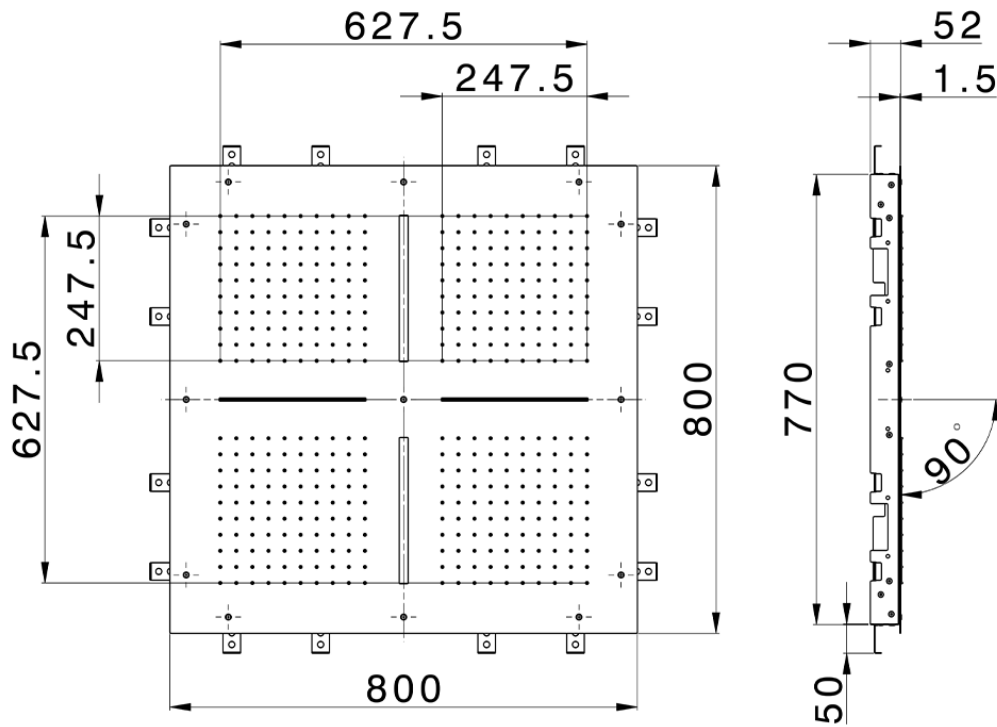

800x800 mm Chromotherapy Ceiling showerhead ZEN SHOWER_ZS0C0105

ZS0C0105

<https://en.cisal.it/800x800-mm-chromotherapy-ceiling-showerhead-zen-shower-zs0c0105>

2026-05-19