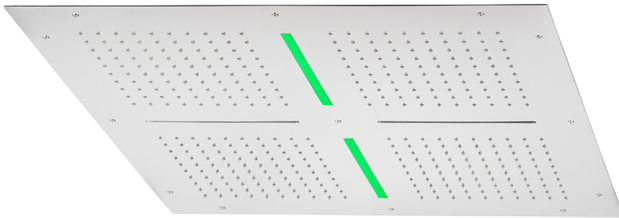

800x800 mm Chromotherapy Ceiling showerhead ZEN SHOWER_ZS0C0105

MODEL **ZS0C0105**

800x800 mm Chromotherapy Ceiling showerhead, 4 rain functions, 2 waterfalls, chromotherapy functions, built-in control included, Stainless Steel AISI 304

AVAILABLE FINISHINGS

- **D1** D1 Brushed Inox
- **40** 40 Matt Black
- **4Q** 4Q Matt White
- **D2** D2 Polished Inox

CHARACTERISTICS

2026-04-28