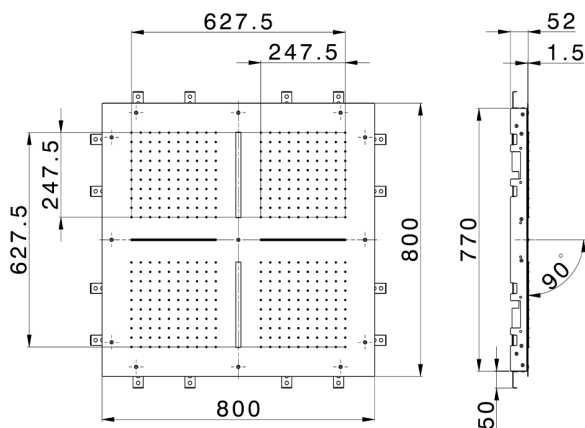

800x800 mm Chromotherapy Ceiling showerhead ZEN SHOWER_ZS0C0105

MODEL **ZS0C0105**

800x800 mm Chromotherapy Ceiling showerhead, 4 rain functions, 2 waterfalls, chromotherapy functions, built-in control included, Stainless Steel AISI 304

AVAILABLE FINISHINGS

- **D1** D1 Brushed Inox
- **40** 40 Matt Black
- **4Q** 4Q Matt White
- **D2** D2 Polished Inox

CHARACTERISTICS

2026-04-28