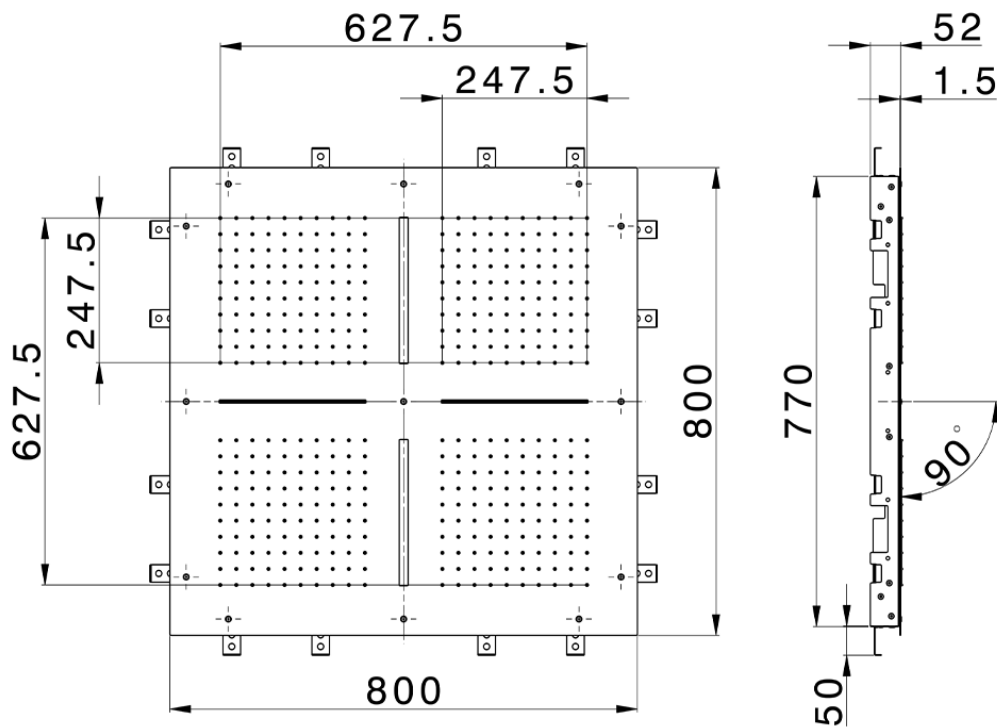

**800x800 mm Chromotherapy Ceiling showerhead ZEN SHOWER\_ZS0C0105**

ZS0C0105

<https://en.cisal.it/800x800-mm-chromotherapy-ceiling-showerhead-zen-shower-zs0c0105>

2026-06-29