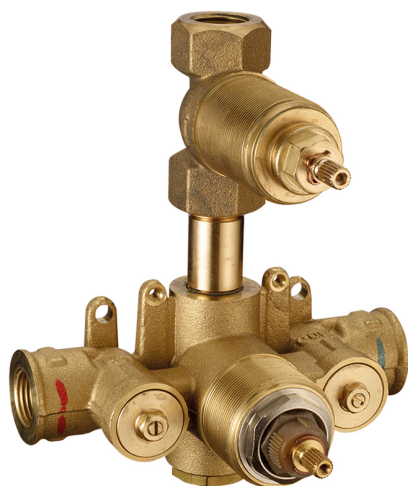

Exposed part for con.thermo.shower mixer 1-outlet WAVE_WA009300

MODEL **WA009300**

Exposed part for con.thermo.shower mixer
1-outlet, stop valve, without concealed part, for items
ZA009301

AVAILABLE FINISHINGS

-  **21** 21 Chrome
-  **2F** 2F Brushed Nickel
-  **2Q** 2Q Black Titanium

CHARACTERISTICS

Installation **Concealed**
Required concealed parts **ZA009301**

Thermostatic

The Cisal thermostatic is your personal water manager, helping you to handle, control and save water and energy.

Concealed thermostatic shower mixer, 1-outlet CONCEALED_ZA009301

MODEL **ZA009301**

Concealed thermostatic shower mixer,
1-outlet, stopvalve with 1/2" outlet, without trim kit

AVAILABLE FINISHINGS

 **04** 04 Without finishing

CHARACTERISTICS

Concealed **1**
Cartridge Spare Parts **24.04A.PP**

8x20 Plus P Thermostatic Valve

Thermostatic

The Cisal thermostatic is your personal water manager, helping you to handle, control and save water and energy.