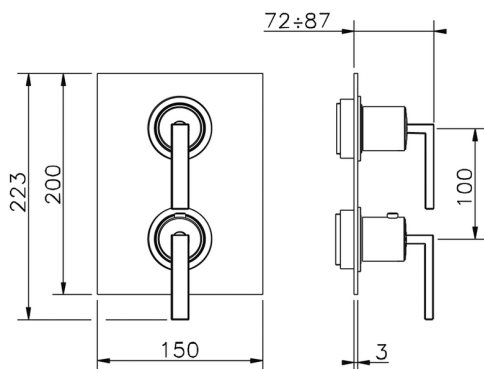

Exposed part for con.thermo.shower mixer 1-outlet WAVE_WA009300

MODEL **WA009300**

Exposed part for con.thermo.shower mixer
1-outlet, stop valve, without concealed part, for items
ZA009301

AVAILABLE FINISHINGS

-  **21** 21 Chrome
-  **2F** 2F Brushed Nickel
-  **2Q** 2Q Black Titanium

CHARACTERISTICS

Installation **Concealed**
Required concealed parts **ZA009301**

Thermostatic

The Cisal thermostatic is your personal water manager, helping you to handle, control and save water and energy.

Concealed thermostatic shower mixer, 1-outlet CONCEALED_ZA009301

MODEL **ZA009301**

Concealed thermostatic shower mixer,
1-outlet, stopvalve with 1/2" outlet, without trim kit

AVAILABLE FINISHINGS

 **04** 04 Without finishing