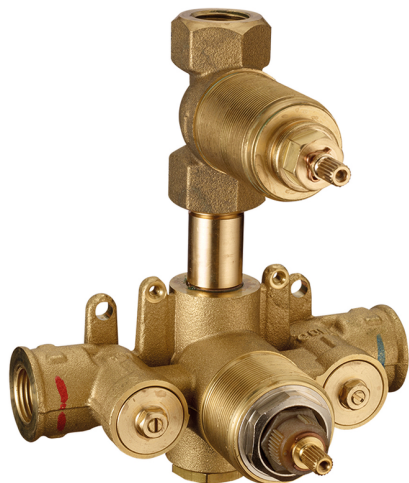

Exposed part for con.thermo.shower mixer 1-outlet WAVE_WA009300

MODEL **WA009300**

Exposed part for con.thermo.shower mixer
1-outlet, stop valve, without concealed part, for items
ZA009301

AVAILABLE FINISHINGS

-  **21** 21 Chrome
-  **2F** 2F Brushed Nickel
-  **2Q** 2Q Black Titanium

CHARACTERISTICS

Installation **Concealed**
Required concealed parts **ZA009301**

Thermostatic

The Cisal thermostatic is your personal water manager, helping you to handle, control and save water and energy.

Concealed thermostatic shower mixer, 1-outlet CONCEALED_ZA009301

MODEL **ZA009301**

Concealed thermostatic shower mixer,
1-outlet, stopvalve with 1/2" outlet, without trim kit

AVAILABLE FINISHINGS

04 04 Without finishing

CHARACTERISTICS

Concealed **1**
Cartridge Spare Parts **24.04A.PP**

8x20 Plus P Thermostatic Valve

Thermostatic

The Cisal thermostatic is your personal water manager, helping you to handle, control and save water and energy.