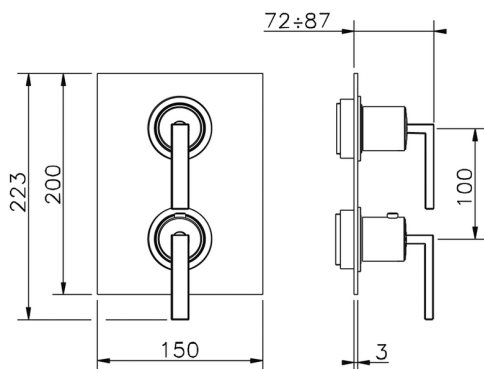

Exposed part for con.thermo.shower mixer 1-outlet WAVE_WA009300

MODEL **WA009300**

Exposed part for con.thermo.shower mixer
1-outlet, stop valve, without concealed part, for items
ZA009301

AVAILABLE FINISHINGS

-  **21** 21 Chrome
-  **2F** 2F Brushed Nickel
-  **2Q** 2Q Black Titanium

CHARACTERISTICS

Installation **Concealed**
Required concealed parts **ZA009301**

Thermostatic

The Cisal thermostatic is your personal water manager, helping you to handle, control and save water and energy.

Concealed thermostatic shower mixer, 1-outlet CONCEALED_ZA009301

MODEL **ZA009301**

Concealed thermostatic shower mixer,
1-outlet, stopvalve with 1/2" outlet, without trim kit

AVAILABLE FINISHINGS

04 04 Without finishing