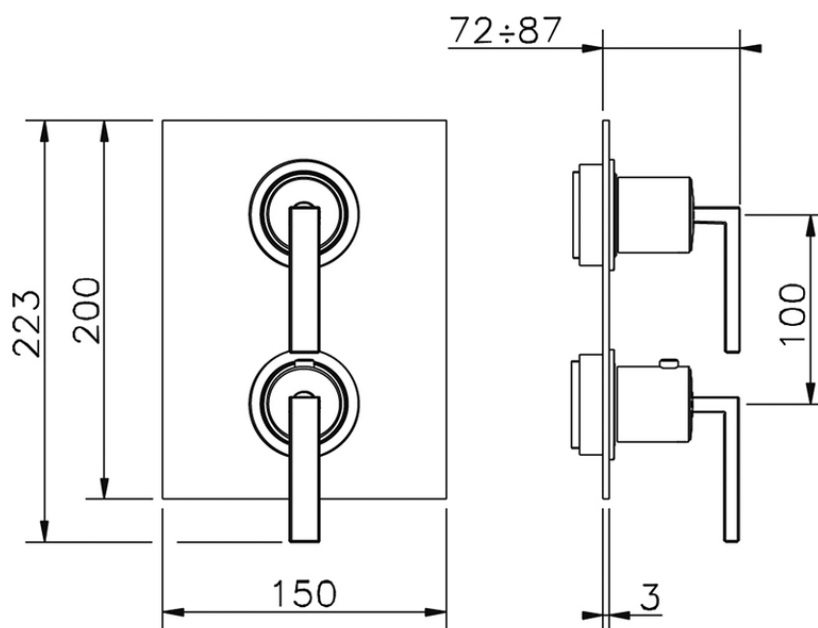

Exposed part for con.thermo.shower mixer 1-outlet WAVE_WA009300

WA009300

<https://en.cisal.it/exposed-part-for-con-thermo-shower-mixer-1-outlet-wave-wa009300>

ZA009301

<https://en.cisal.it/concealed-thermostatic-shower-mixer-1-outlet-concealed-za009301>