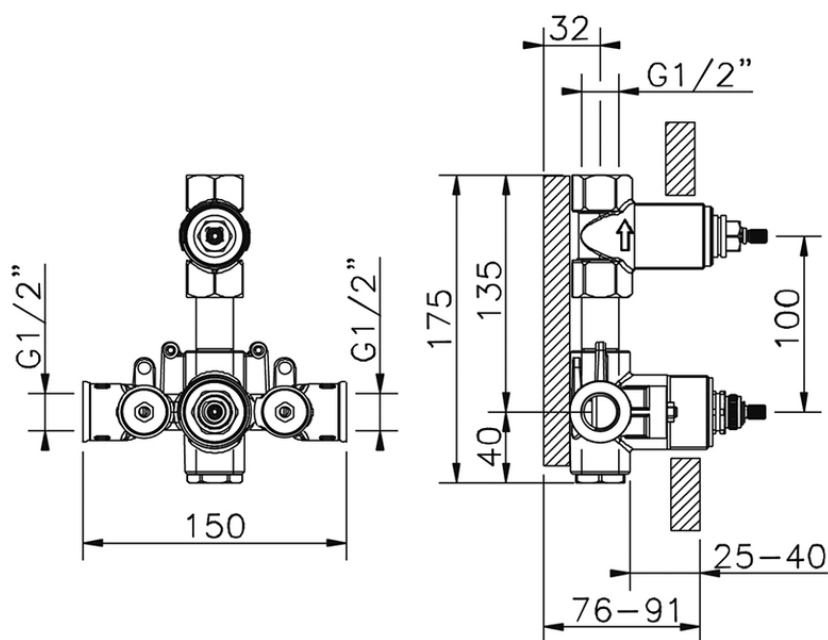

Exposed part for con.thermo.shower mixer 1-outlet WAVE_WA009300

WA009300

<https://en.cisal.it/exposed-part-for-con-thermo-shower-mixer-1-outlet-wave-wa009300>

ZA009301

<https://en.cisal.it/concealed-thermostatic-shower-mixer-1-outlet-concealed-za009301>