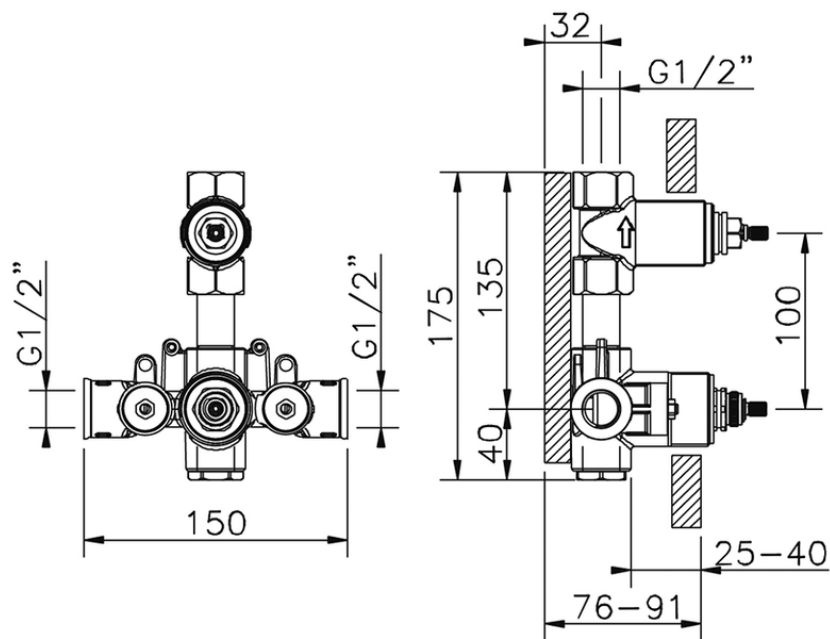

Exposed part for con.thermo.shower mixer 1-outlet WAVE_WA009300

WA009300

<https://en.cisal.it/exposed-part-for-con-thermo-shower-mixer-1-outlet-wave-wa009300>

ZA009301

<https://en.cisal.it/concealed-thermostatic-shower-mixer-1-outlet-concealed-za009301>