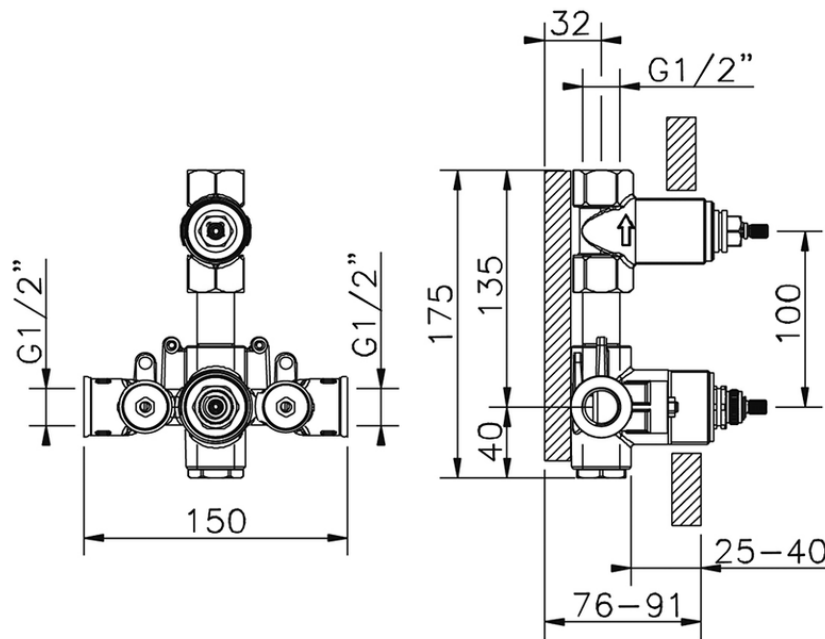

## Exposed part for con.thermo.shower mixer 1-outlet WAVE\_WA009300

WA009300

<https://en.cisal.it/exposed-part-for-con-thermo-shower-mixer-1-outlet-wave-wa009300>

ZA009301

<https://en.cisal.it/concealed-thermostatic-shower-mixer-1-outlet-concealed-za009301>