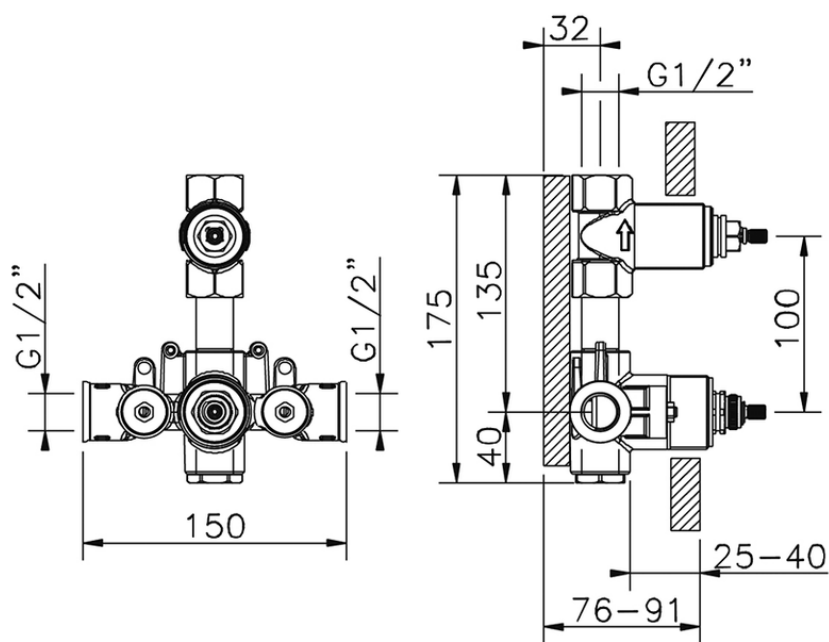

## Exposed part for con.thermo.shower mixer 1-outlet WAVE\_WA009300

WA009300

<https://en.cisal.it/exposed-part-for-con-thermo-shower-mixer-1-outlet-wave-wa009300>

ZA009301

<https://en.cisal.it/concealed-thermostatic-shower-mixer-1-outlet-concealed-za009301>