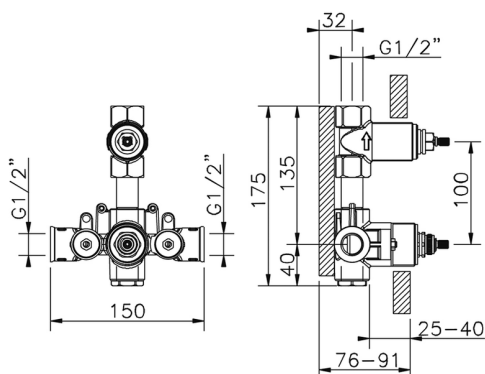

## Concealed thermostatic shower mixer, 1-outlet CONCEALED\_ZA009301

MODEL **ZA009301**

Concealed thermostatic shower mixer,  
1-outlet, stopvalve with 1/2" outlet, without trim kit

AVAILABLE FINISHINGS

**04** 04 Without finishing

CHARACTERISTICS

Concealed **1**  
Cartridge Spare Parts **24.04A.PP**

**8x20 Plus P Thermostatic Valve**