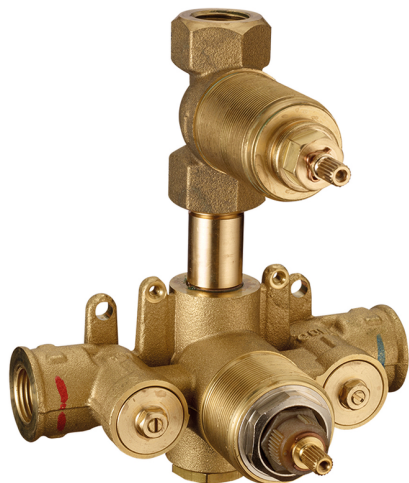

Exposed part for con.thermo.shower mixer 1-outlet WAVE_WA009300

MODEL **WA009300**

Exposed part for con.thermo.shower mixer
1-outlet, stop valve, without concealed part, for items
ZA009301

AVAILABLE FINISHINGS

-  **21** 21 Chrome
-  **2F** 2F Brushed Nickel
-  **2Q** 2Q Black Titanium

CHARACTERISTICS

Installation **Concealed**
Required concealed parts **ZA009301**

Thermostatic

The Cisal thermostatic is your personal water manager, helping you to handle, control and save water and energy.

Concealed thermostatic shower mixer, 1-outlet CONCEALED_ZA009301

MODEL **ZA009301**

Concealed thermostatic shower mixer,
1-outlet, stopvalve with 1/2" outlet, without trim kit

AVAILABLE FINISHINGS

 **04** 04 Without finishing

CHARACTERISTICS

Concealed **1**
Cartridge Spare Parts **24.04A.PP**

8x20 Plus P Thermostatic Valve

Thermostatic

The Cisal thermostatic is your personal water manager, helping you to handle, control and save water and energy.