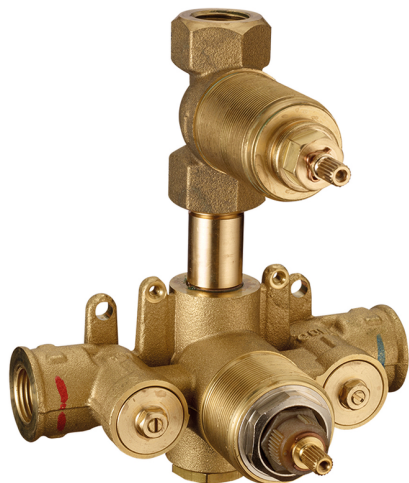

## Exposed part for con.thermo.shower mixer 1-outlet WAVE\_WA009300

MODEL **WA009300**

Exposed part for con.thermo.shower mixer  
1-outlet, stop valve, without concealed part, for items  
ZA009301

### Thermostatic

The Cisal thermostatic is your personal water manager, helping you to handle, control and save water and energy.

## Concealed thermostatic shower mixer, 1-outlet CONCEALED\_ZA009301

MODEL **ZA009301**

Concealed thermostatic shower mixer,  
1-outlet, stopvalve with 1/2" outlet, without trim kit

AVAILABLE FINISHINGS

 **04** 04 Without finishing

CHARACTERISTICS

Concealed **1**  
Cartridge Spare Parts **24.04A.PP**

**8x20 Plus P Thermostatic Valve**