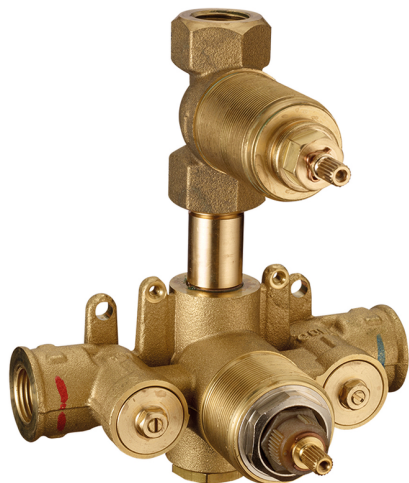

## Exposed part for con.thermo.shower mixer 1-outlet WAVE\_WA009300

MODEL **WA009300**

Exposed part for con.thermo.shower mixer  
1-outlet, stop valve, without concealed part, for items  
ZA009301

### Thermostatic

The Cisal thermostatic is your personal water manager, helping you to handle, control and save water and energy.

## Concealed thermostatic shower mixer, 1-outlet CONCEALED\_ZA009301

MODEL **ZA009301**

Concealed thermostatic shower mixer,  
1-outlet, stopvalve with 1/2" outlet, without trim kit

AVAILABLE FINISHINGS

**04** 04 Without finishing

CHARACTERISTICS

Concealed **1**  
Cartridge Spare Parts **24.04A.PP**

**8x20 Plus P Thermostatic Valve**