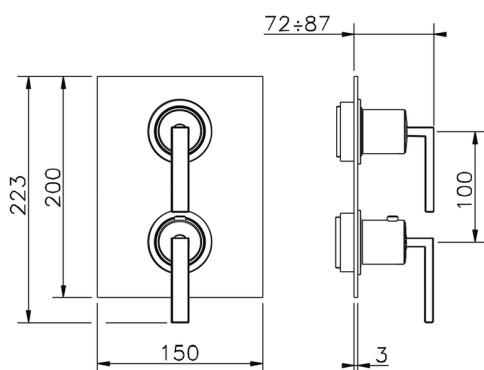

Exposed part for con.thermo.shower mixer 1-outlet WAVE_WA009300

MODEL **WA009300**

Exposed part for con.thermo.shower mixer
1-outlet, stop valve, without concealed part, for items
ZA009301

AVAILABLE FINISHINGS

- **21** 21 Chrome
- **2F** 2F Brushed Nickel
- **2Q** 2Q Black Titanium

CHARACTERISTICS

Installation **Concealed**
Required concealed parts **ZA009301**

Thermostatic

The Cisal thermostatic is your personal water manager, helping you to handle, control and save water and energy.