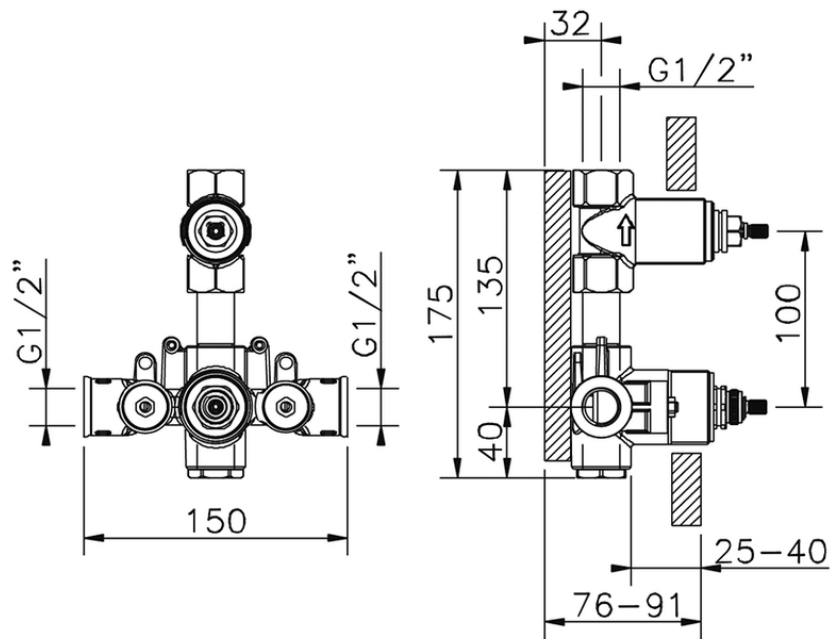

## Exposed part for con.thermo.shower mixer 1-outlet WAVE\_WA009300

WA009300

<https://en.cisal.it/exposed-part-for-con-thermo-shower-mixer-1-outlet-wave-wa009300>

ZA009301

<https://en.cisal.it/concealed-thermostatic-shower-mixer-1-outlet-concealed-za009301>