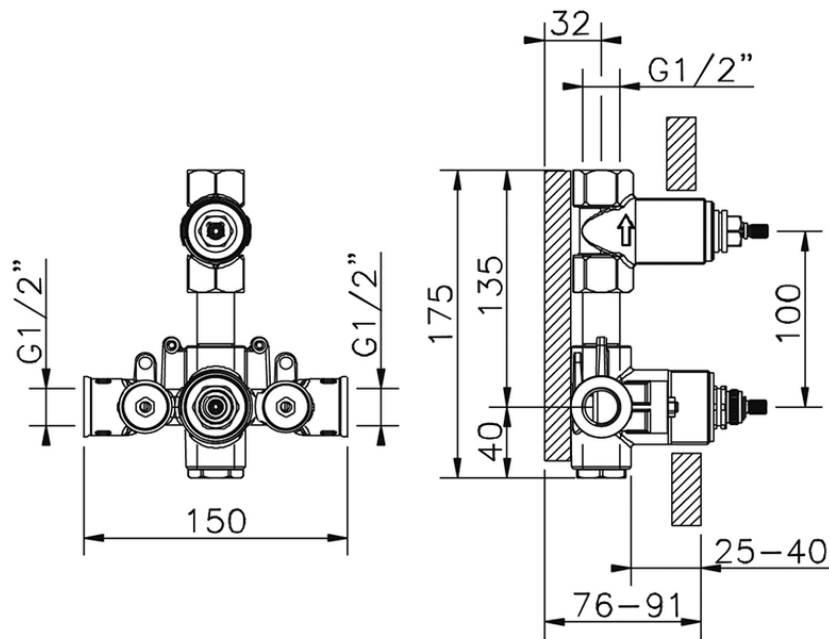

Exposed part for con.thermo.shower mixer 1-outlet WAVE_WA009300

WA009300

<https://en.cisal.it/exposed-part-for-con-thermo-shower-mixer-1-outlet-wave-wa009300>

ZA009301

<https://en.cisal.it/concealed-thermostatic-shower-mixer-1-outlet-concealed-za009301>