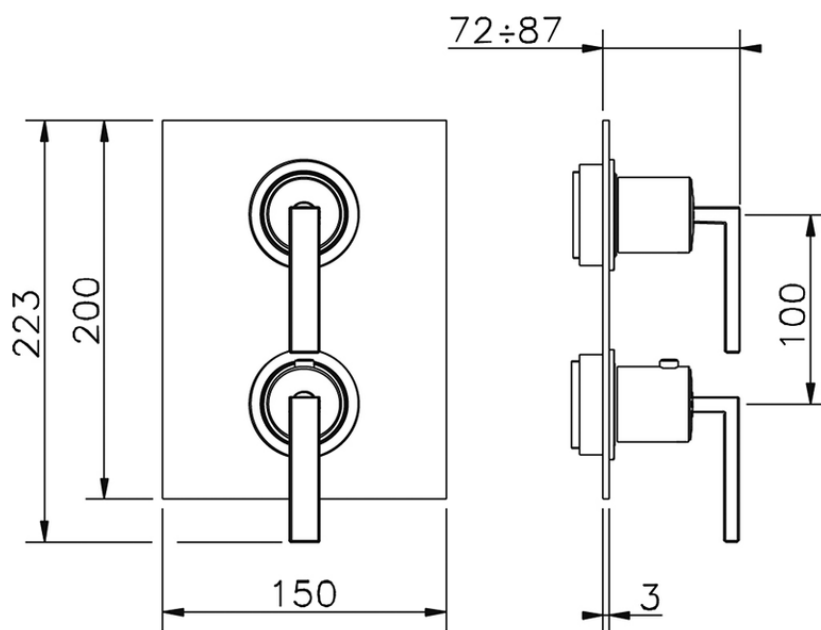

## Exposed part for con.thermo.shower mixer 1-outlet WAVE\_WA009300

WA009300

<https://en.cisal.it/exposed-part-for-con-thermo-shower-mixer-1-outlet-wave-wa009300>

ZA009301

<https://en.cisal.it/concealed-thermostatic-shower-mixer-1-outlet-concealed-za009301>