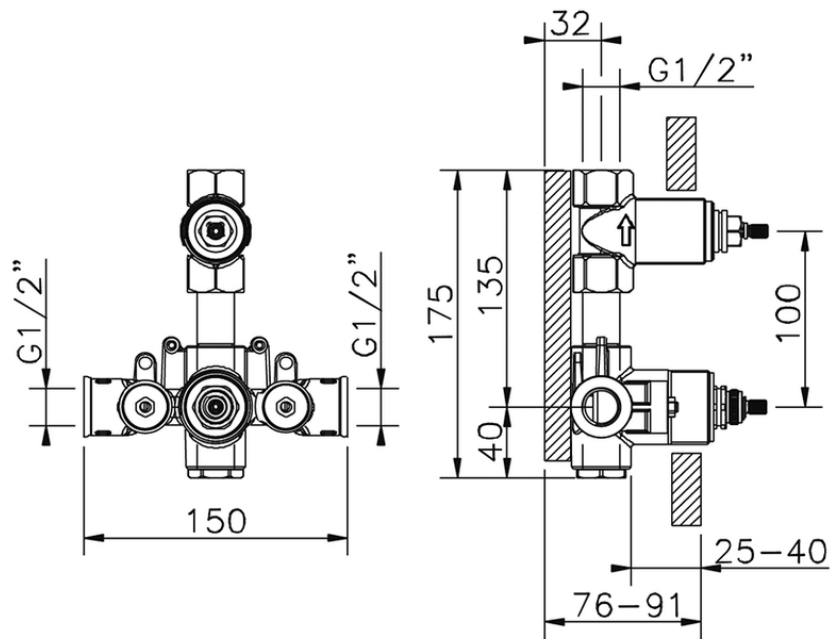

Exposed part for con.thermo.shower mixer 1-outlet WAVE_WA009300

WA009300

<https://en.cisal.it/exposed-part-for-con-thermo-shower-mixer-1-outlet-wave-wa009300>

ZA009301

<https://en.cisal.it/concealed-thermostatic-shower-mixer-1-outlet-concealed-za009301>