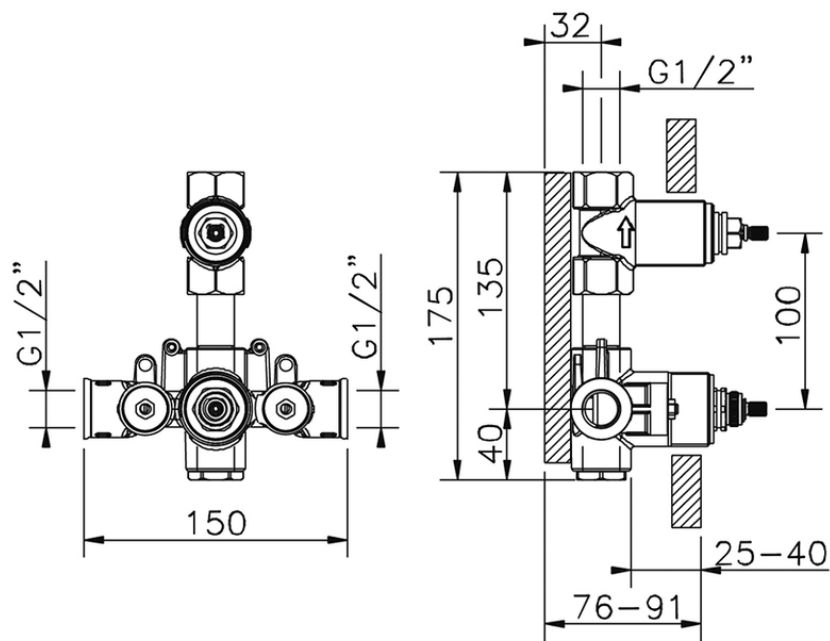

## Exposed part for con.thermo.shower mixer 1-outlet WAVE\_WA009300

WA009300

<https://en.cisal.it/exposed-part-for-con-thermo-shower-mixer-1-outlet-wave-wa009300>

ZA009301

<https://en.cisal.it/concealed-thermostatic-shower-mixer-1-outlet-concealed-za009301>