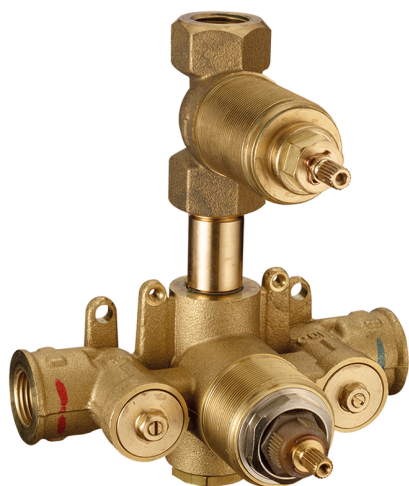

Exposed part for con.thermo.shower mixer 1-outlet WAVE_WA009300

MODEL **WA009300**

Exposed part for con.thermo.shower mixer 1-outlet, stop valve, without concealed part, for items ZA009301

AVAILABLE FINISHINGS

-  **21** 21 Chrome
-  **2F** 2F Brushed Nickel
-  **2Q** 2Q Black Titanium

CHARACTERISTICS

Installation **Concealed**
 Required concealed parts **ZA009301**

Thermostatic

The Cisal thermostatic is your personal water manager, helping you to handle, control and save water and energy.

Concealed thermostatic shower mixer, 1-outlet CONCEALED_ZA009301

MODEL **ZA009301**

Concealed thermostatic shower mixer,
1-outlet, stopvalve with 1/2" outlet, without trim kit

AVAILABLE FINISHINGS

 **04** 04 Without finishing

CHARACTERISTICS

Concealed **1**
Cartridge Spare Parts **24.04A.PP**

8x20 Plus P Thermostatic Valve

Thermostatic

The Cisal thermostatic is your personal water manager, helping you to handle, control and save water and energy.