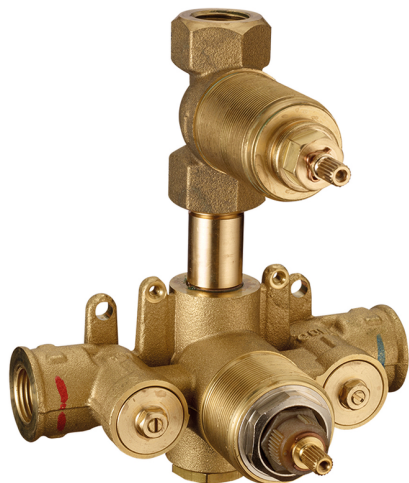

Exposed part for con.thermo.shower mixer 1-outlet WAVE_WA009300

MODEL **WA009300**

Exposed part for con.thermo.shower mixer 1-outlet, stop valve, without concealed part, for items ZA009301

AVAILABLE FINISHINGS

-  **21** 21 Chrome
-  **2F** 2F Brushed Nickel
-  **2Q** 2Q Black Titanium

CHARACTERISTICS

Installation **Concealed**
 Required concealed parts **ZA009301**

Thermostatic

The Cisal thermostatic is your personal water manager, helping you to handle, control and save water and energy.

Concealed thermostatic shower mixer, 1-outlet CONCEALED_ZA009301

MODEL **ZA009301**

Concealed thermostatic shower mixer,
1-outlet, stopvalve with 1/2" outlet, without trim kit

AVAILABLE FINISHINGS

 **04** 04 Without finishing

CHARACTERISTICS

Concealed **1**
Cartridge Spare Parts **24.04A.PP**

8x20 Plus P Thermostatic Valve

Thermostatic

The Cisal thermostatic is your personal water manager, helping you to handle, control and save water and energy.