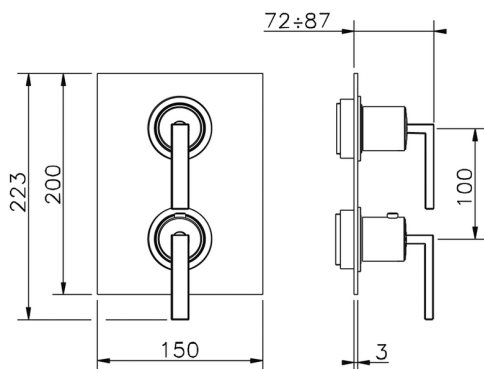

Exposed part for con.thermo.shower mixer 1-outlet WAVE_WA009300

MODEL **WA009300**

Exposed part for con.thermo.shower mixer 1-outlet, stop valve, without concealed part, for items ZA009301

AVAILABLE FINISHINGS

-  **21** 21 Chrome
-  **2F** 2F Brushed Nickel
-  **2Q** 2Q Black Titanium

CHARACTERISTICS

Installation **Concealed**
 Required concealed parts **ZA009301**

Thermostatic

The Cisal thermostatic is your personal water manager, helping you to handle, control and save water and energy.

Concealed thermostatic shower mixer, 1-outlet CONCEALED_ZA009301

MODEL **ZA009301**

Concealed thermostatic shower mixer,
1-outlet, stopvalve with 1/2" outlet, without trim kit

AVAILABLE FINISHINGS

 **04** 04 Without finishing