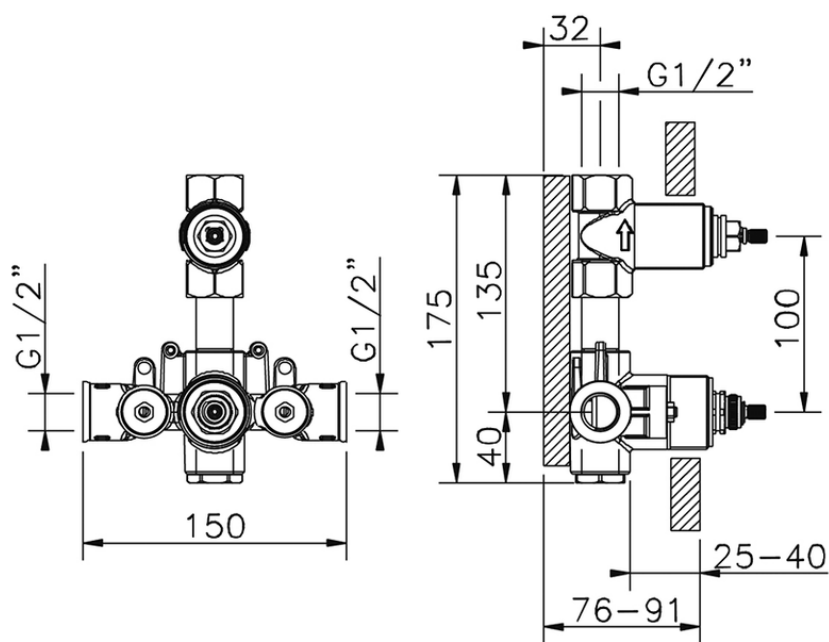

Exposed part for con.thermo.shower mixer 1-outlet WAVE_WA009300

WA009300

<https://en.cisal.it/exposed-part-for-con-thermo-shower-mixer-1-outlet-wave-wa009300>

ZA009301

<https://en.cisal.it/concealed-thermostatic-shower-mixer-1-outlet-concealed-za009301>