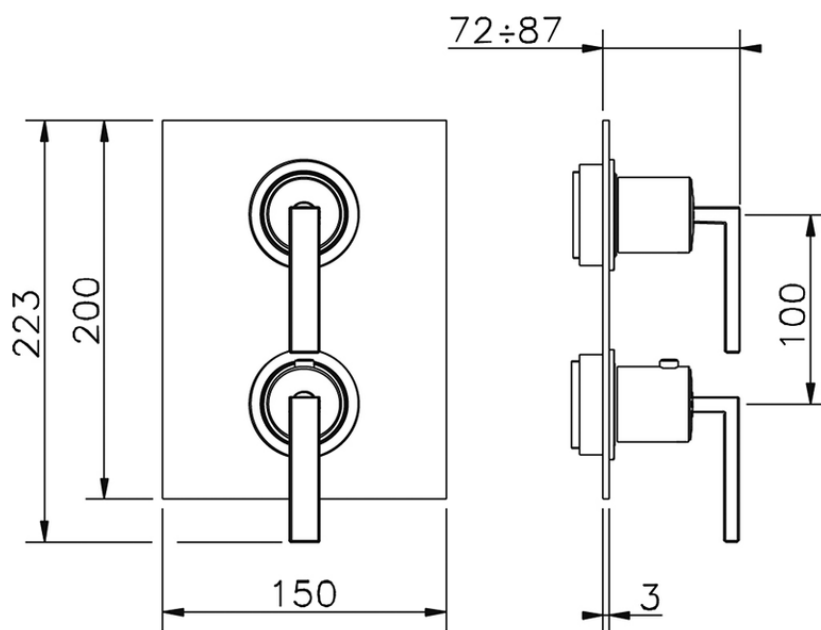

Exposed part for con.thermo.shower mixer 1-outlet WAVE_WA009300

WA009300

<https://en.cisal.it/exposed-part-for-con-thermo-shower-mixer-1-outlet-wave-wa009300>

ZA009301

<https://en.cisal.it/concealed-thermostatic-shower-mixer-1-outlet-concealed-za009301>