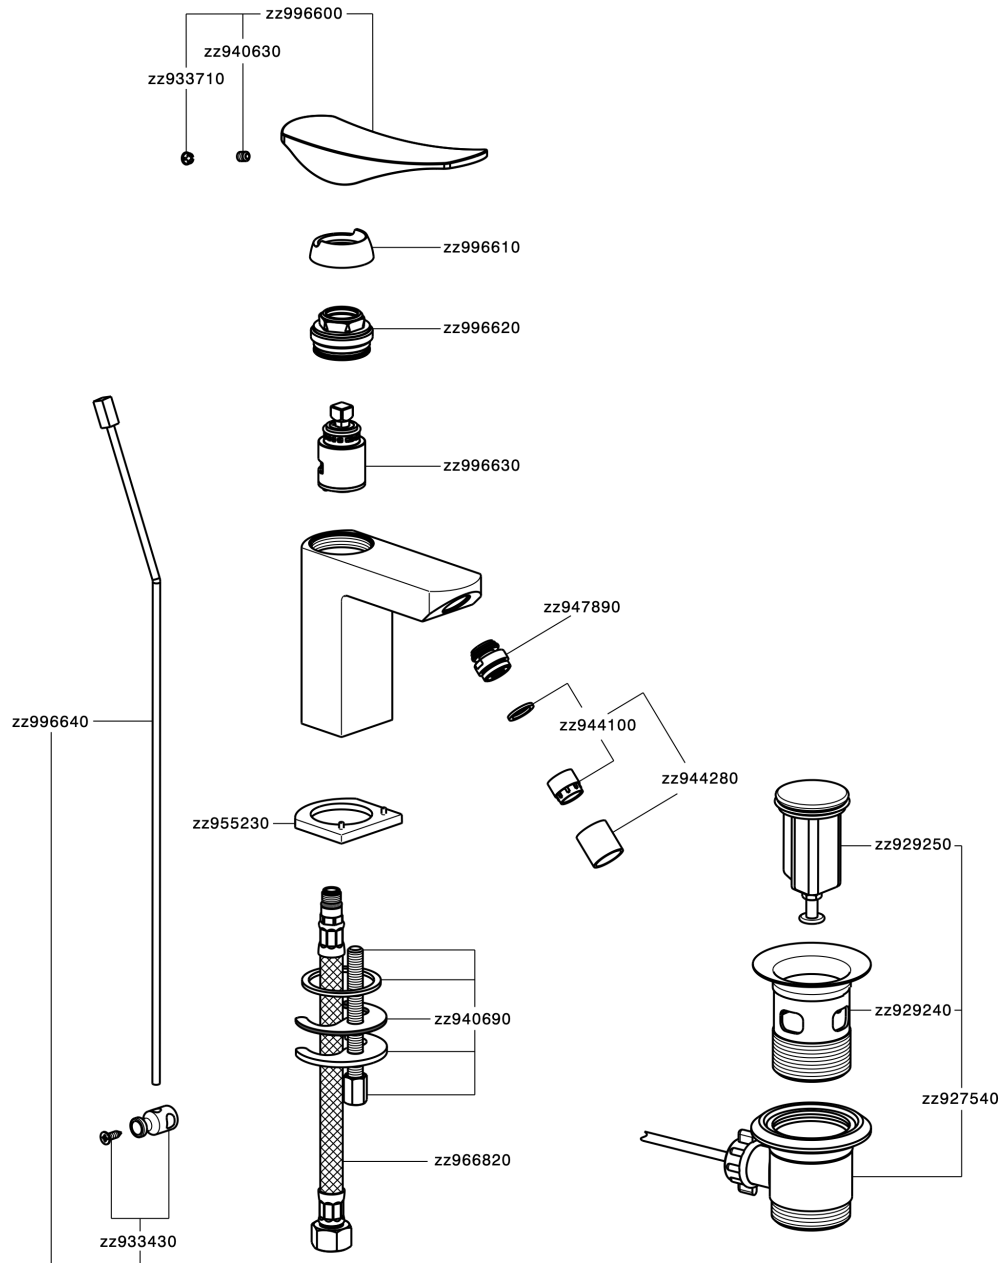

Single lever bidet mixer ROADSTER ACCENT_RA000550

MODEL **RA000550**

Single lever bidet mixer, with 1"1/4 automatic pop-up waste, G.3/8" stainless steel flexible hoses

AVAILABLE FINISHINGS

-  **21** 21 Chrome
-  **2B** 2B Polished Nickel
-  **2F** 2F Brushed Nickel
-  **2Q** 2Q Black Titanium
-  **40** 40 Matt Black
-  **4Q** 4Q Matt White

CHARACTERISTICS

Cartridge Spare Parts **ZZ99663000**

25 mm Cartridge

Single lever bidet mixer ROADSTER ACCENT_RA000550

RA000550

<https://en.cisal.it/single-lever-bidet-mixer-roadster-accent-ra000550>

2026-05-17