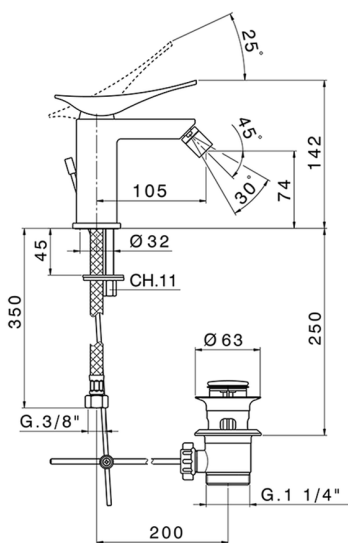

Single lever bidet mixer ROADSTER ACCENT_RA000550

MODEL **RA000550**

Single lever bidet mixer, with 1"1/4 automatic pop-up waste, G.3/8" stainless steel flexible hoses

AVAILABLE FINISHINGS

-  **21** 21 Chrome
-  **2B** 2B Polished Nickel
-  **2F** 2F Brushed Nickel
-  **2Q** 2Q Black Titanium
-  **40** 40 Matt Black
-  **4Q** 4Q Matt White

CHARACTERISTICS

Cartridge Spare Parts **ZZ99663000**

25 mm Cartridge

Single lever bidet mixer ROADSTER ACCENT_RA000550

RA000550

<https://en.cisal.it/single-lever-bidet-mixer-roadster-accent-ra000550>

2026-06-26