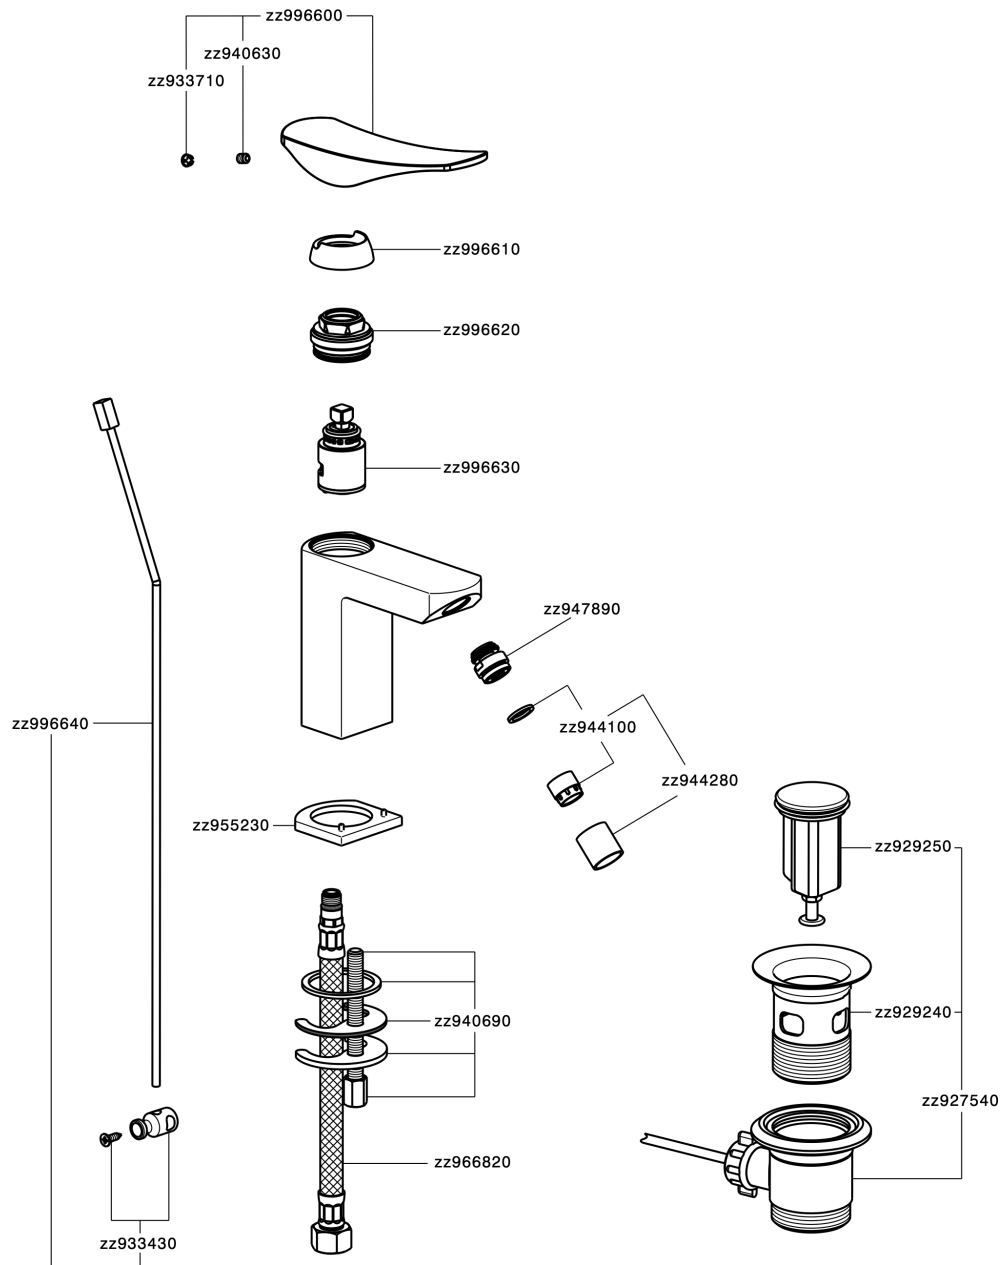

Single lever bidet mixer ROADSTER ACCENT_RA000550

MODEL **RA000550**

Single lever bidet mixer, with 1"1/4 automatic pop-up waste, G.3/8" stainless steel flexible hoses

AVAILABLE FINISHINGS

-  **21** 21 Chrome
-  **2B** 2B Polished Nickel
-  **2F** 2F Brushed Nickel
-  **2Q** 2Q Black Titanium
-  **40** 40 Matt Black
-  **4Q** 4Q Matt White

CHARACTERISTICS

Cartridge Spare Parts **ZZ99663000**

25 mm Cartridge

Single lever bidet mixer ROADSTER ACCENT_RA000550

RA000550

<https://en.cisal.it/single-lever-bidet-mixer-roadster-accent-ra000550>

2026-06-26