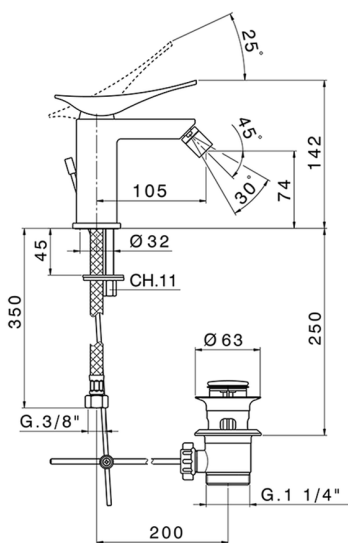

Single lever bidet mixer ROADSTER ACCENT_RA000550

MODEL **RA000550**

Single lever bidet mixer, with 1"1/4 automatic pop-up waste, G.3/8" stainless steel flexible hoses

AVAILABLE FINISHINGS

-  **21** 21 Chrome
-  **2B** 2B Polished Nickel
-  **2F** 2F Brushed Nickel
-  **2Q** 2Q Black Titanium
-  **40** 40 Matt Black
-  **4Q** 4Q Matt White

CHARACTERISTICS

Cartridge Spare Parts **ZZ99663000**

25 mm Cartridge

Single lever bidet mixer ROADSTER ACCENT_RA000550

RA000550

<https://en.cisal.it/single-lever-bidet-mixer-roadster-accent-ra000550>

2026-05-17