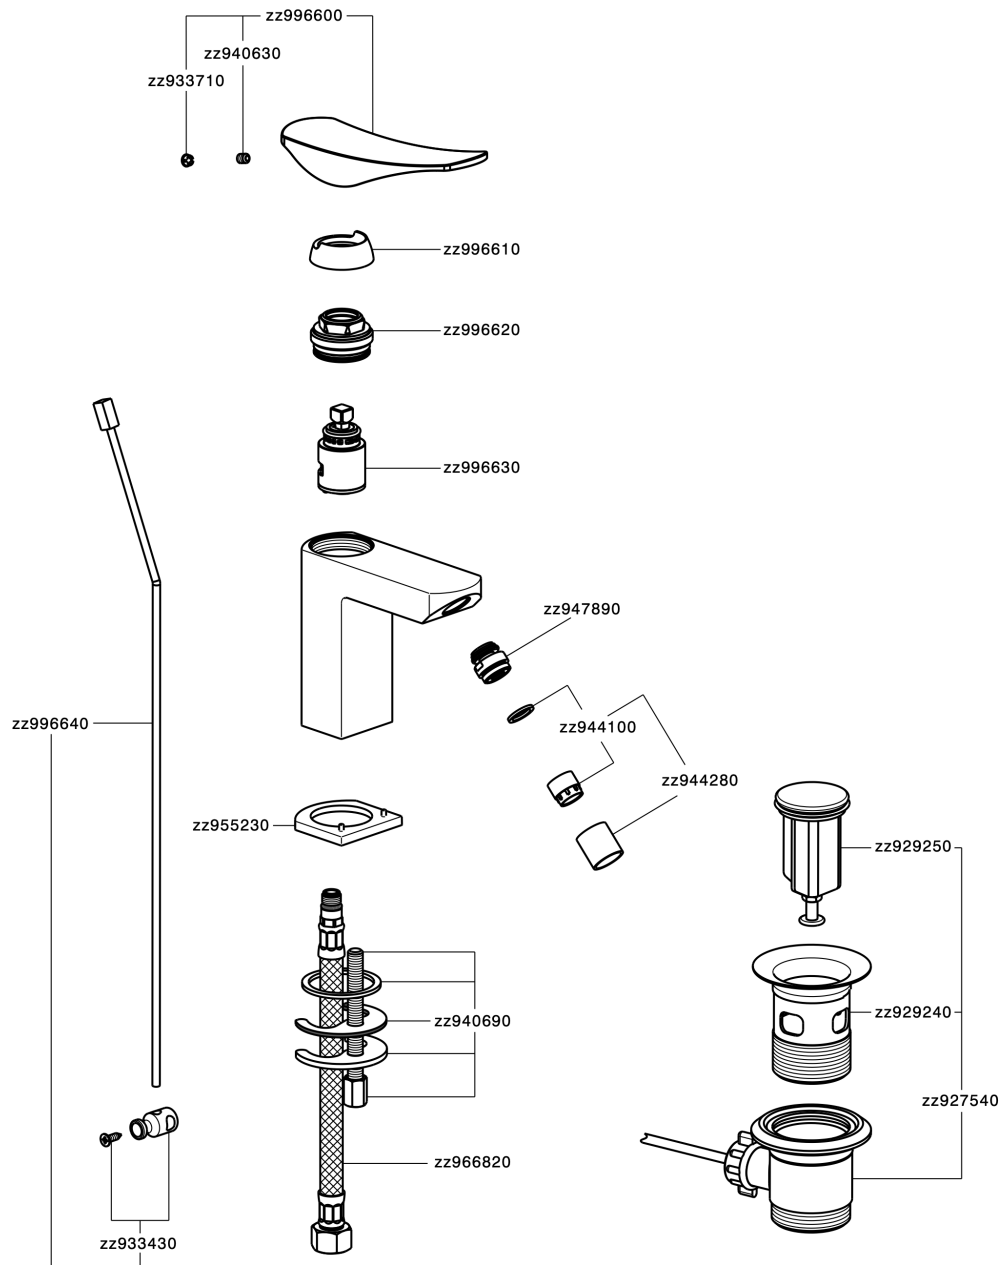

## Single lever bidet mixer ROADSTER ACCENT\_RA000550

RA000550

<https://en.cisal.it/single-lever-bidet-mixer-roadster-accent-ra000550>

2026-06-26