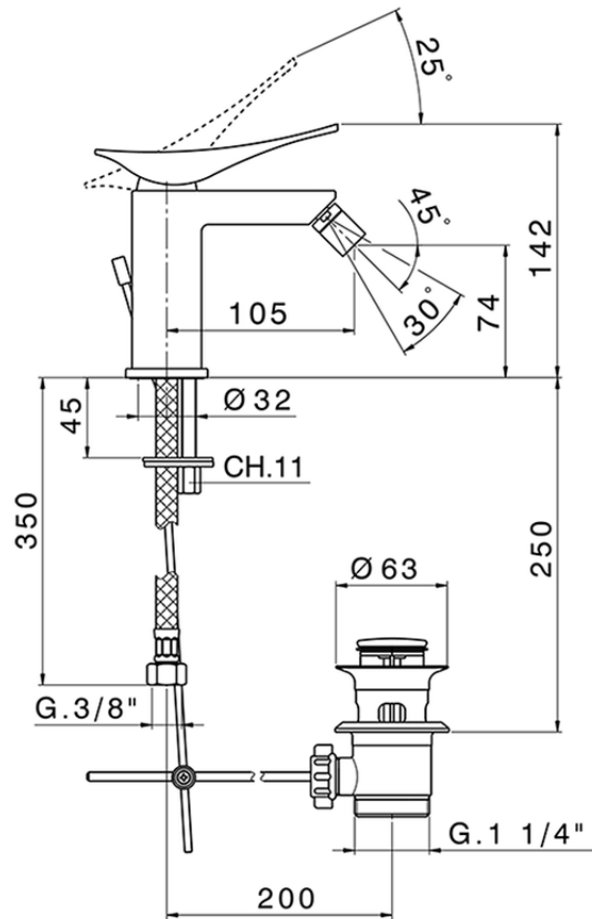

## Single lever bidet mixer ROADSTER ACCENT\_RA000550

RA000550

<https://en.cisal.it/single-lever-bidet-mixer-roadster-accent-ra000550>

2026-06-13