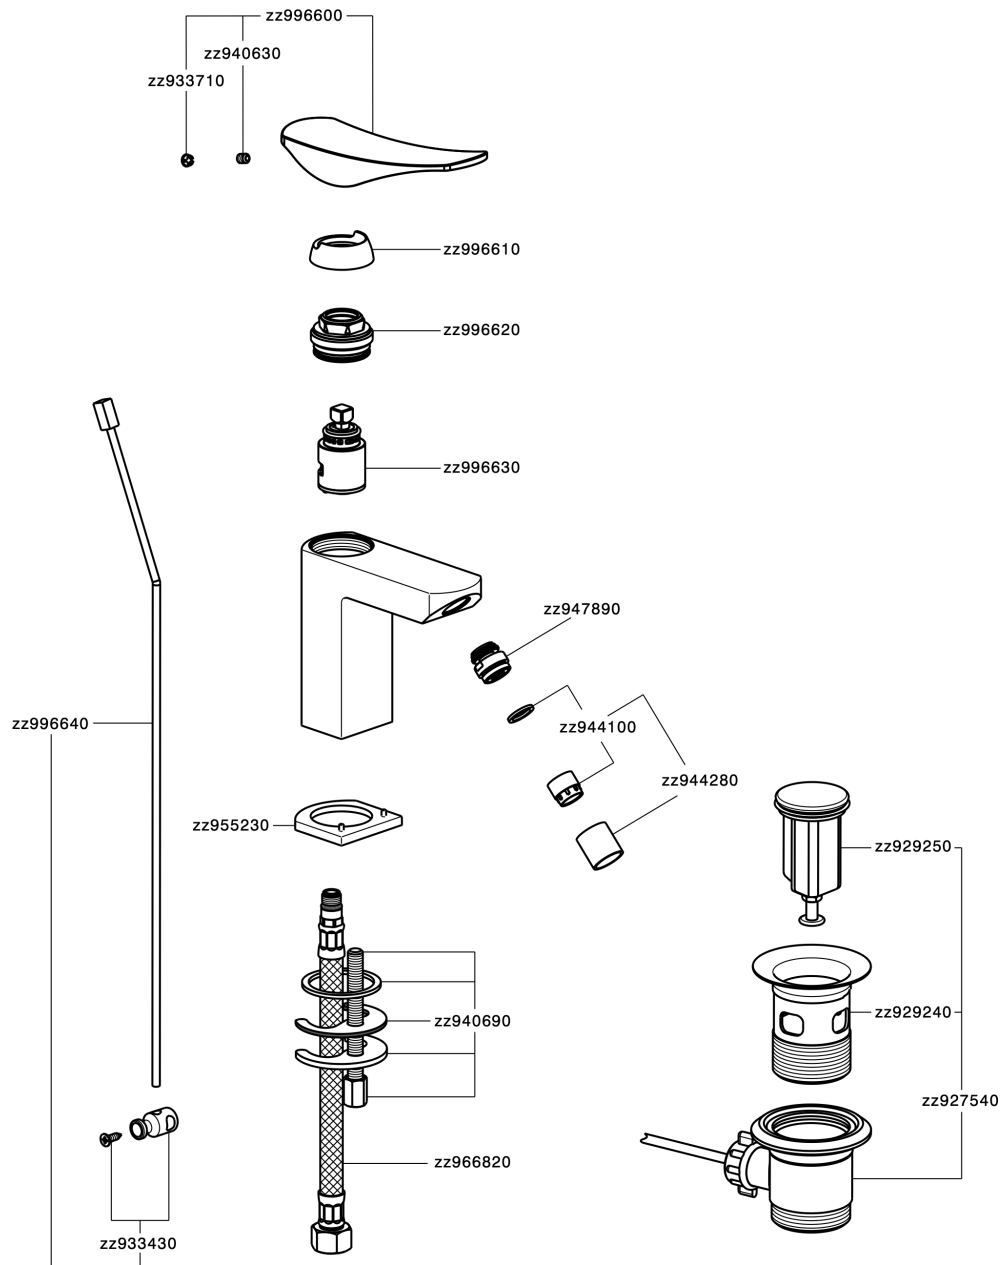

Single lever bidet mixer ROADSTER ACCENT_RA000550

MODEL **RA000550**

Single lever bidet mixer, with 1"1/4 automatic pop-up waste, G.3/8" stainless steel flexible hoses

AVAILABLE FINISHINGS

-  **21** 21 Chrome
-  **2B** 2B Polished Nickel
-  **2F** 2F Brushed Nickel
-  **2Q** 2Q Black Titanium
-  **40** 40 Matt Black
-  **4Q** 4Q Matt White

CHARACTERISTICS

Cartridge Spare Parts **ZZ99663000**

25 mm Cartridge

Single lever bidet mixer ROADSTER ACCENT_RA000550

RA000550

<https://en.cisal.it/single-lever-bidet-mixer-roadster-accent-ra000550>

2026-05-17