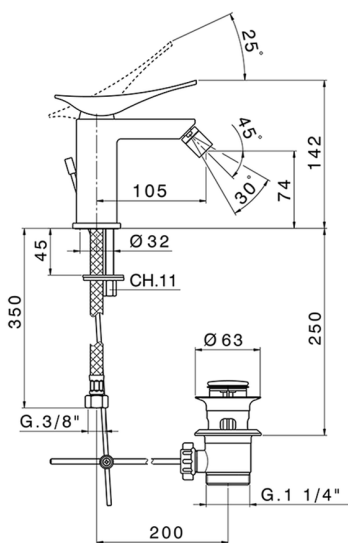

Single lever bidet mixer ROADSTER ACCENT_RA000550

MODEL **RA000550**

Single lever bidet mixer, with 1"1/4 automatic pop-up waste, G.3/8" stainless steel flexible hoses

AVAILABLE FINISHINGS

-  **21** 21 Chrome
-  **2B** 2B Polished Nickel
-  **2F** 2F Brushed Nickel
-  **2Q** 2Q Black Titanium
-  **40** 40 Matt Black
-  **4Q** 4Q Matt White

CHARACTERISTICS

Cartridge Spare Parts **ZZ99663000**

25 mm Cartridge

Single lever bidet mixer ROADSTER ACCENT_RA000550

RA000550

<https://en.cisal.it/single-lever-bidet-mixer-roadster-accent-ra000550>

2026-04-26