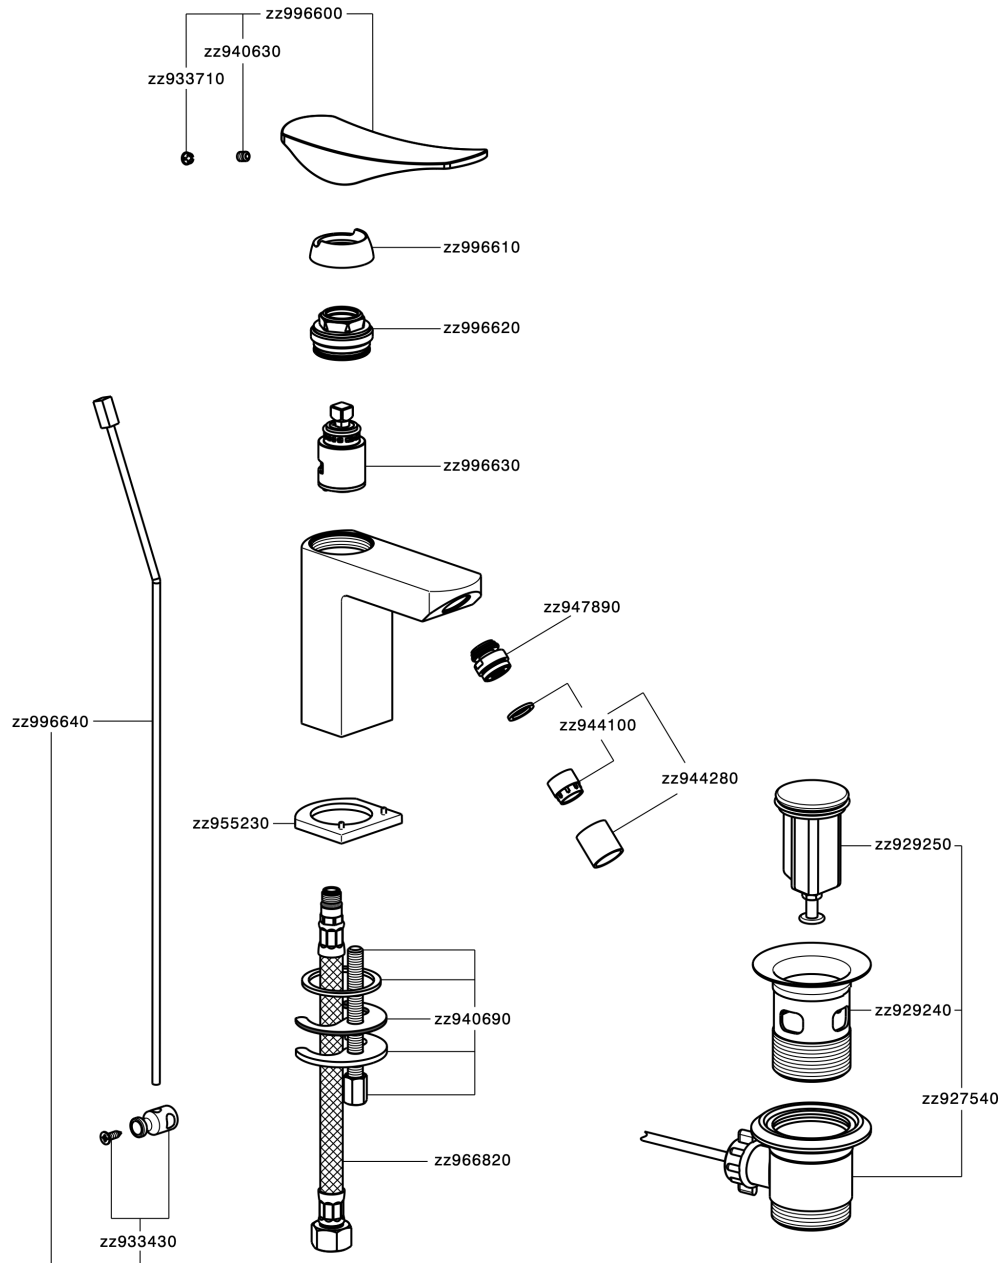

Single lever bidet mixer ROADSTER ACCENT_RA000550

MODEL **RA000550**

Single lever bidet mixer, with 1"1/4 automatic pop-up waste, G.3/8" stainless steel flexible hoses

AVAILABLE FINISHINGS

-  **21** 21 Chrome
-  **2B** 2B Polished Nickel
-  **2F** 2F Brushed Nickel
-  **2Q** 2Q Black Titanium
-  **40** 40 Matt Black
-  **4Q** 4Q Matt White

CHARACTERISTICS

Cartridge Spare Parts **ZZ99663000**

25 mm Cartridge

Single lever bidet mixer ROADSTER ACCENT_RA000550

RA000550

<https://en.cisal.it/single-lever-bidet-mixer-roadster-accent-ra000550>

2026-04-26