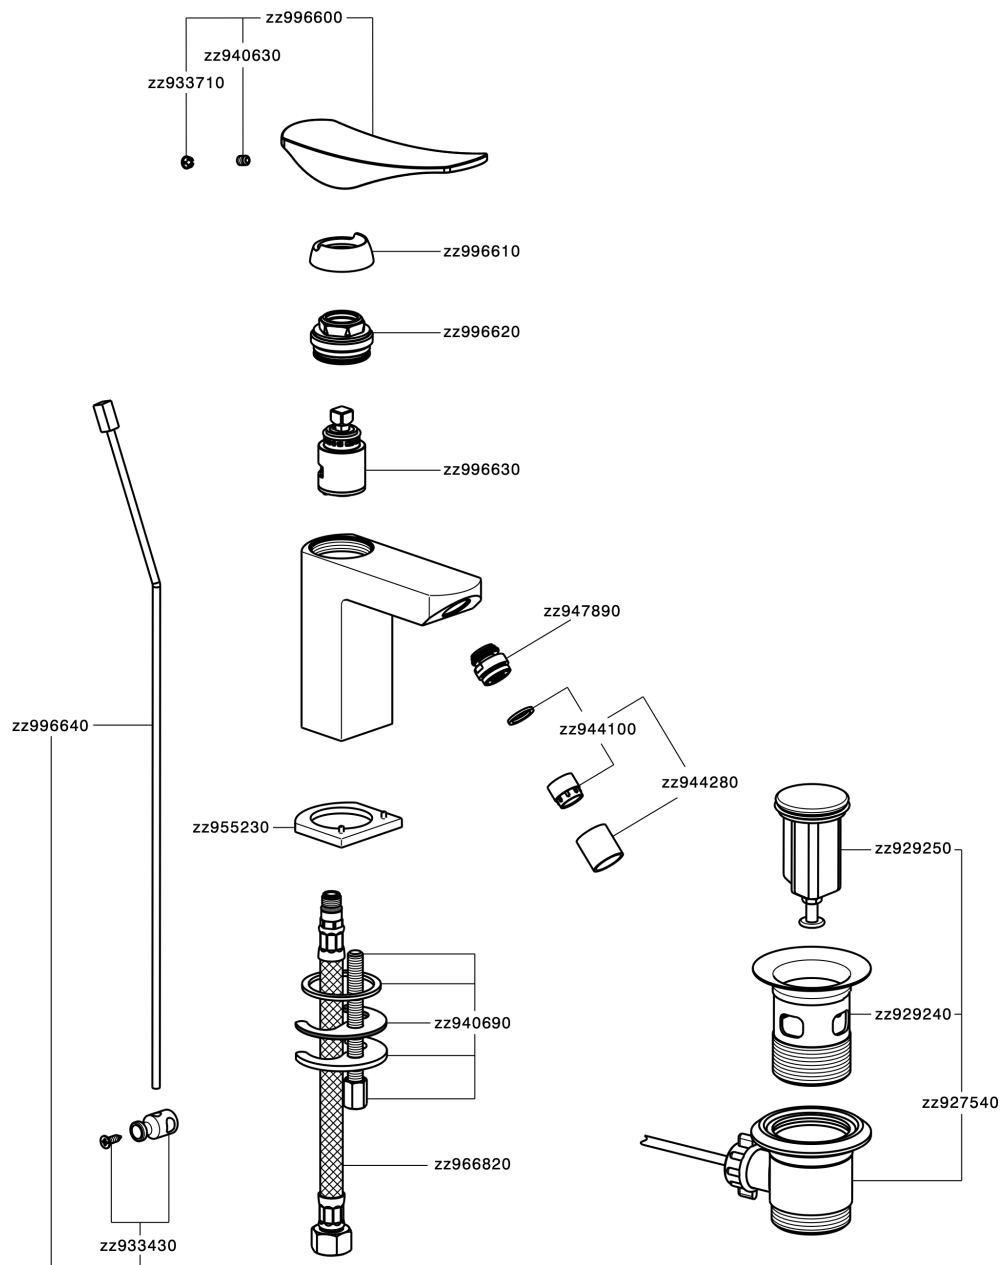

Single lever bidet mixer ROADSTER ACCENT_RA000550

RA000550

<https://en.cisal.it/single-lever-bidet-mixer-roadster-accent-ra000550>

2026-05-17