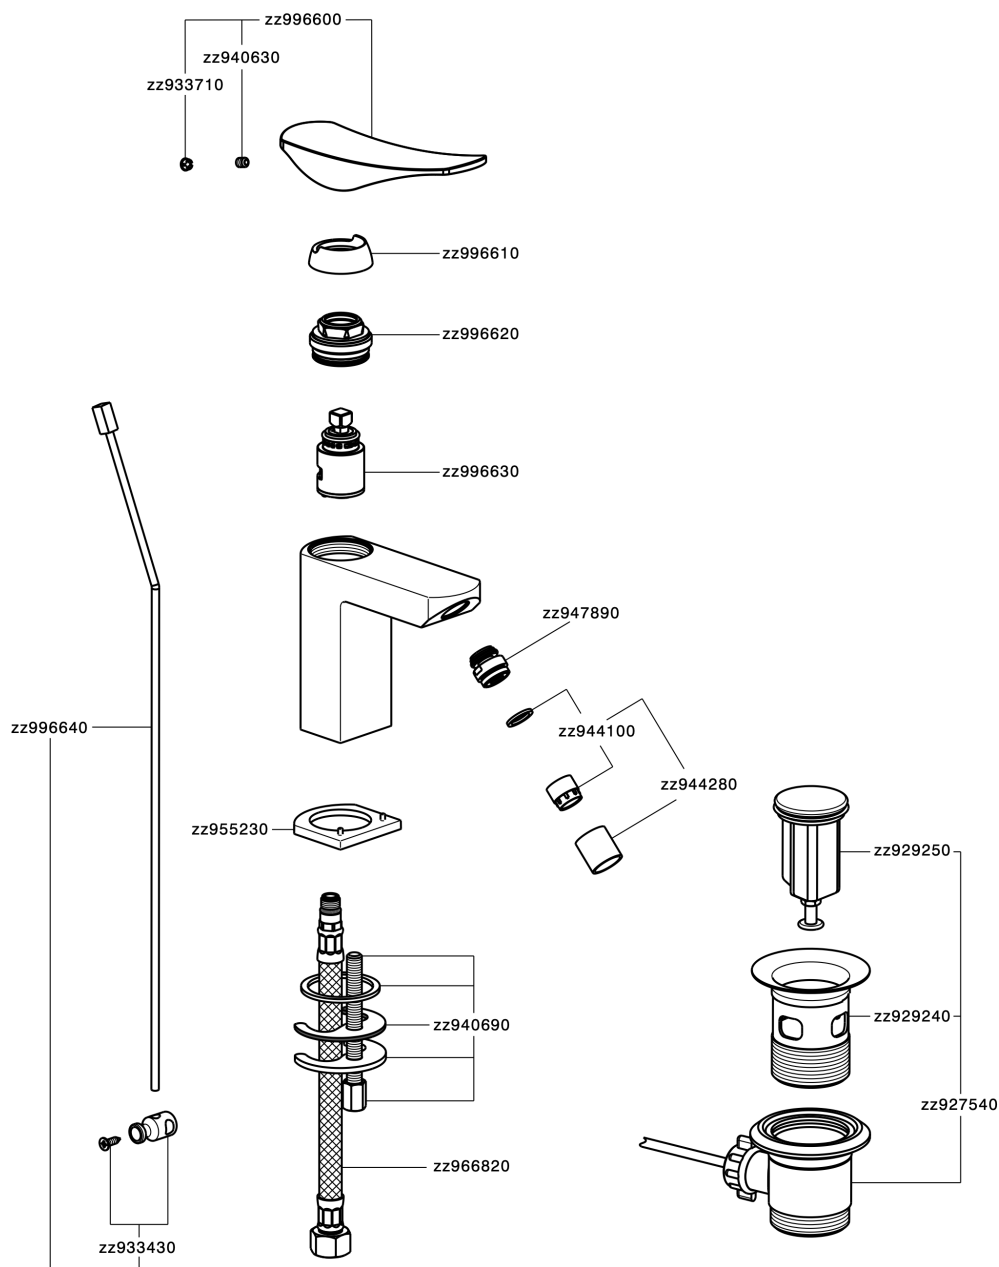

Single lever bidet mixer ROADSTER ACCENT_RA000550

RA000550

<https://en.cisal.it/single-lever-bidet-mixer-roadster-accent-ra000550>

2026-04-26