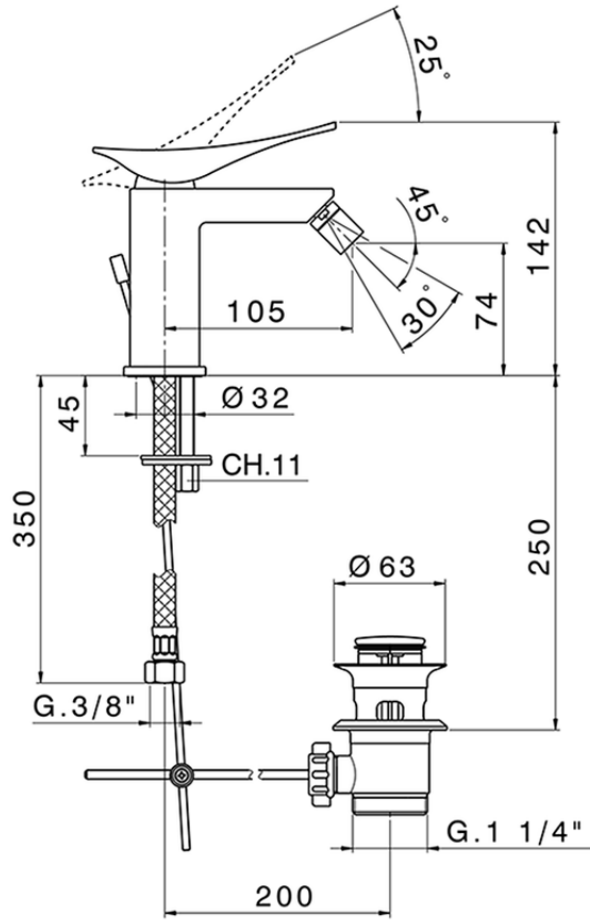

Single lever bidet mixer ROADSTER ACCENT_RA000550

RA000550

<https://en.cisal.it/single-lever-bidet-mixer-roadster-accent-ra000550>

2026-04-26