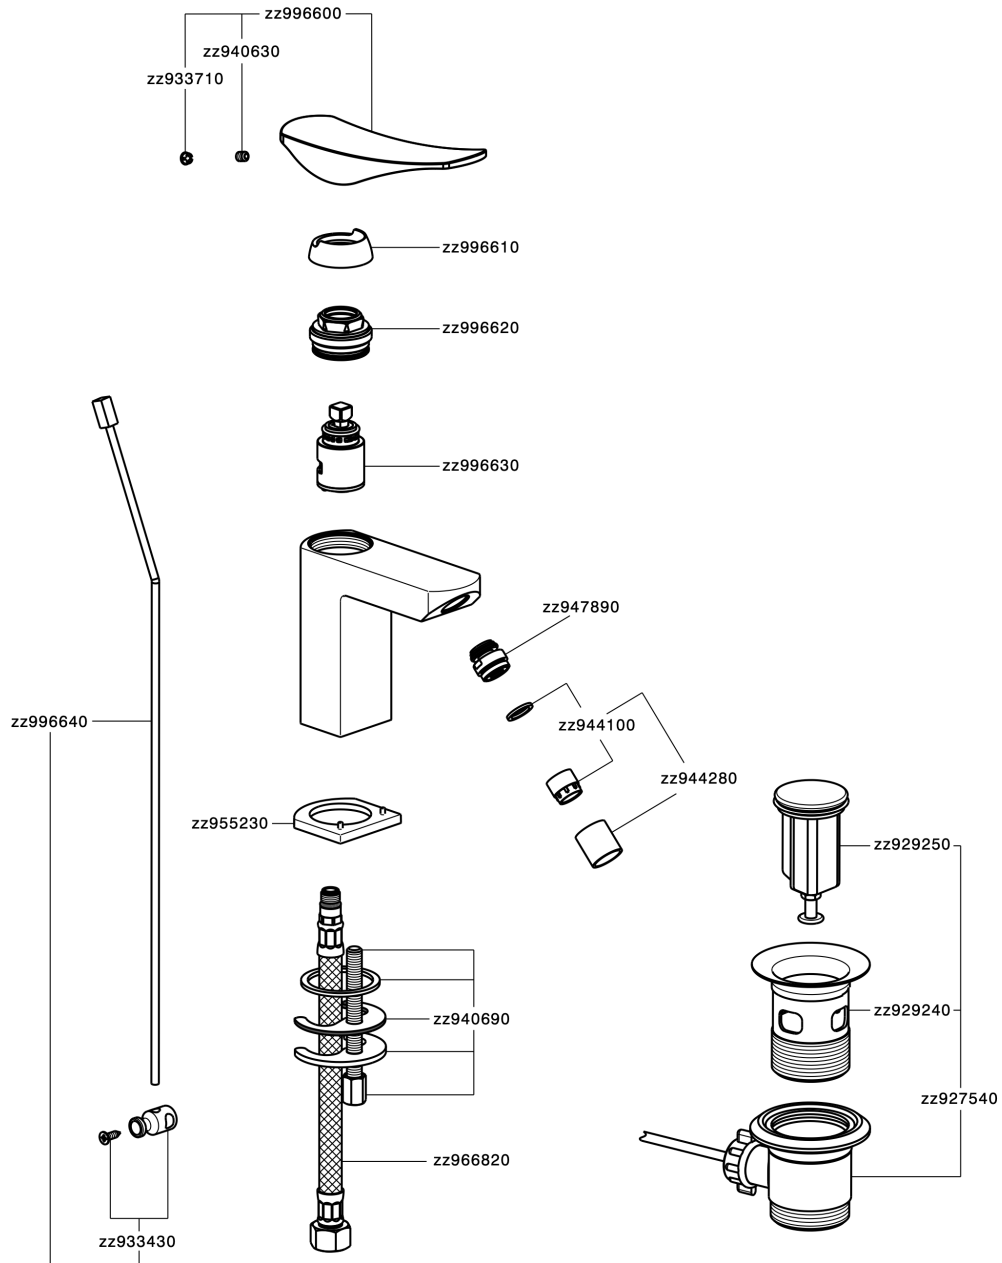

Single lever bidet mixer ROADSTER ACCENT_RA000550

RA000550

<https://en.cisal.it/single-lever-bidet-mixer-roadster-accent-ra000550>

2026-06-14