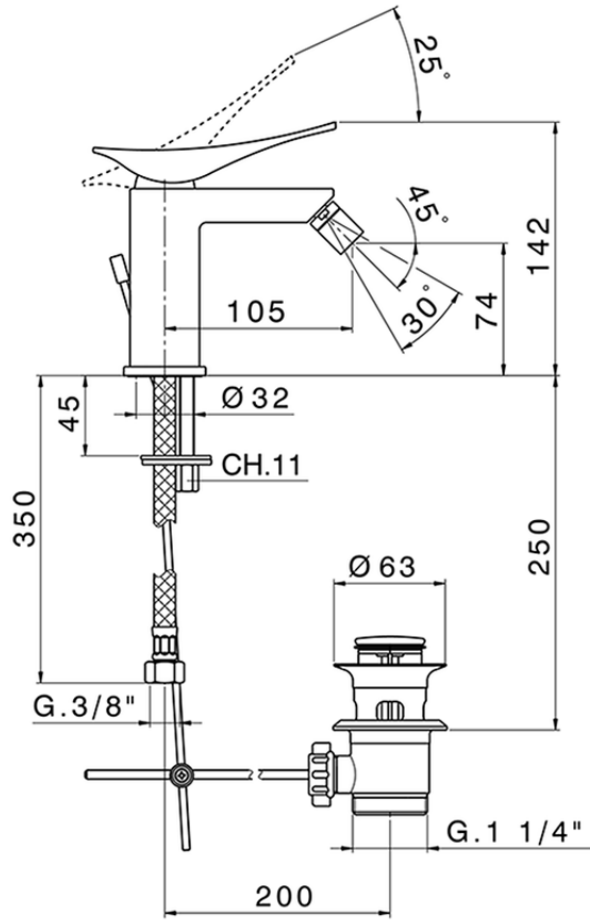

Single lever bidet mixer ROADSTER ACCENT_RA000550

RA000550

<https://en.cisal.it/single-lever-bidet-mixer-roadster-accent-ra000550>

2026-06-14