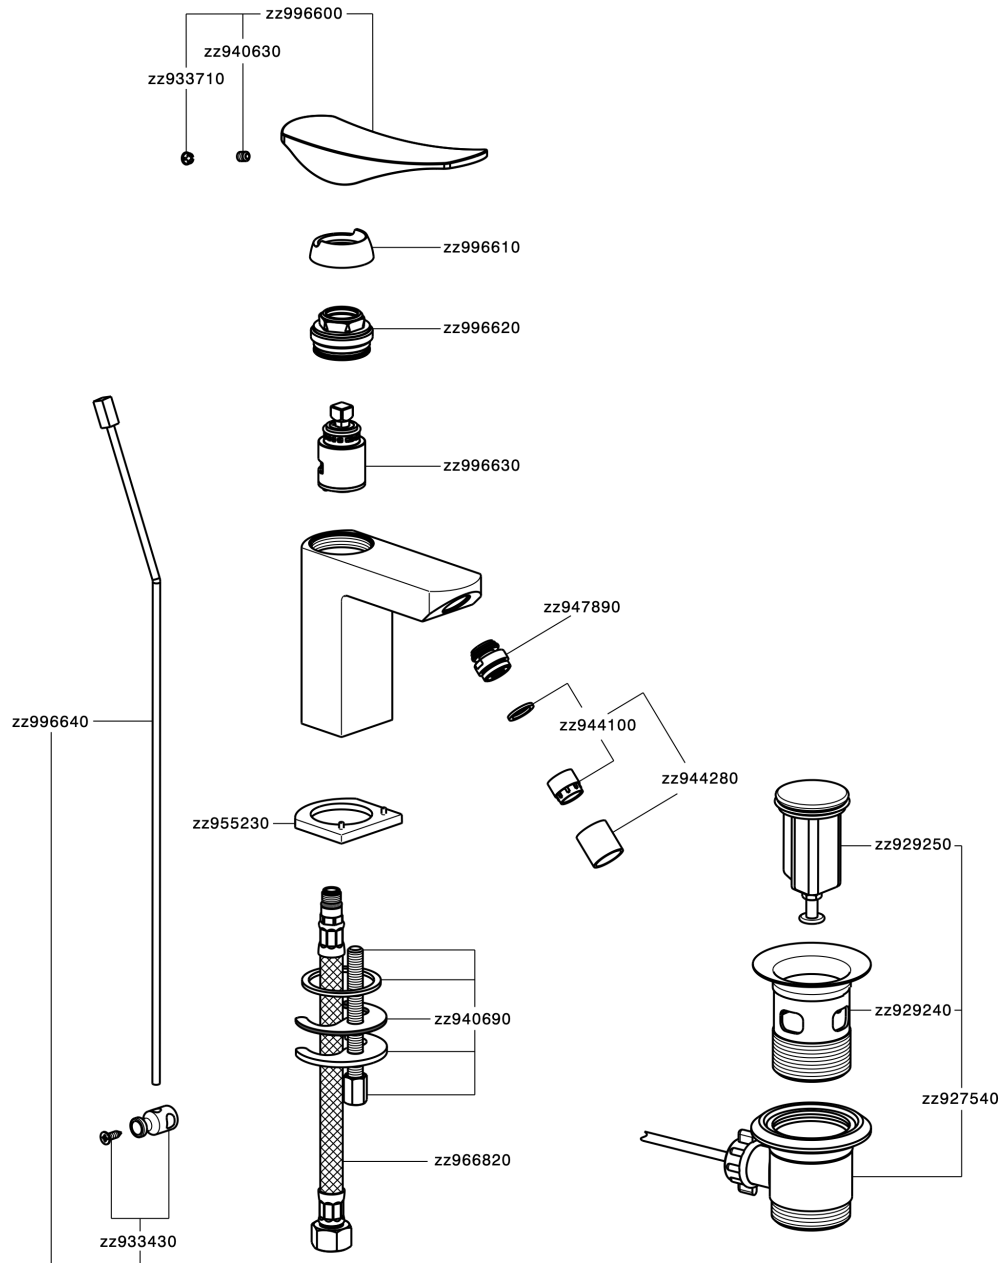

Single lever bidet mixer ROADSTER ACCENT_RA000550

MODEL **RA000550**

Single lever bidet mixer, with 1"1/4 automatic pop-up waste, G.3/8" stainless steel flexible hoses

AVAILABLE FINISHINGS

-  **21** 21 Chrome
-  **2B** 2B Polished Nickel
-  **2F** 2F Brushed Nickel
-  **2Q** 2Q Black Titanium
-  **40** 40 Matt Black
-  **4Q** 4Q Matt White

CHARACTERISTICS

Cartridge Spare Parts **ZZ99663000**

25 mm Cartridge

Single lever bidet mixer ROADSTER ACCENT_RA000550

RA000550

<https://en.cisal.it/single-lever-bidet-mixer-roadster-accent-ra000550>

2026-04-06