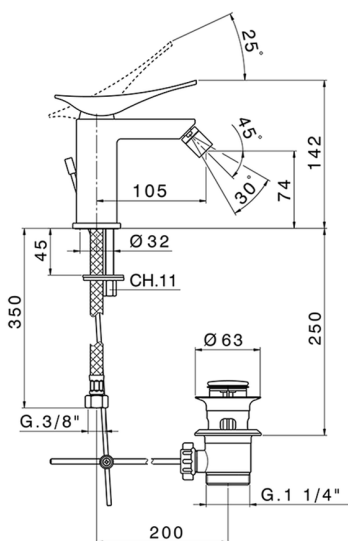

## Single lever bidet mixer ROADSTER ACCENT\_RA000550

MODEL **RA000550**

Single lever bidet mixer, with 1"1/4 automatic pop-up waste, G.3/8" stainless steel flexible hoses

### CHARACTERISTICS

Cartridge Spare Parts **ZZ99663000**

**25 mm Cartridge**