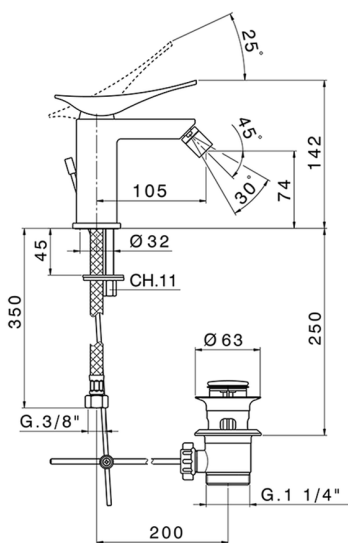

Single lever bidet mixer ROADSTER ACCENT_RA000550

MODEL **RA000550**

Single lever bidet mixer, with 1"1/4 automatic pop-up waste, G.3/8" stainless steel flexible hoses

AVAILABLE FINISHINGS

-  **21** 21 Chrome
-  **2B** 2B Polished Nickel
-  **2F** 2F Brushed Nickel
-  **2Q** 2Q Black Titanium
-  **40** 40 Matt Black
-  **4Q** 4Q Matt White

CHARACTERISTICS

Cartridge Spare Parts **ZZ99663000**

25 mm Cartridge

Single lever bidet mixer ROADSTER ACCENT_RA000550

RA000550

<https://en.cisal.it/single-lever-bidet-mixer-roadster-accent-ra000550>

2026-04-06