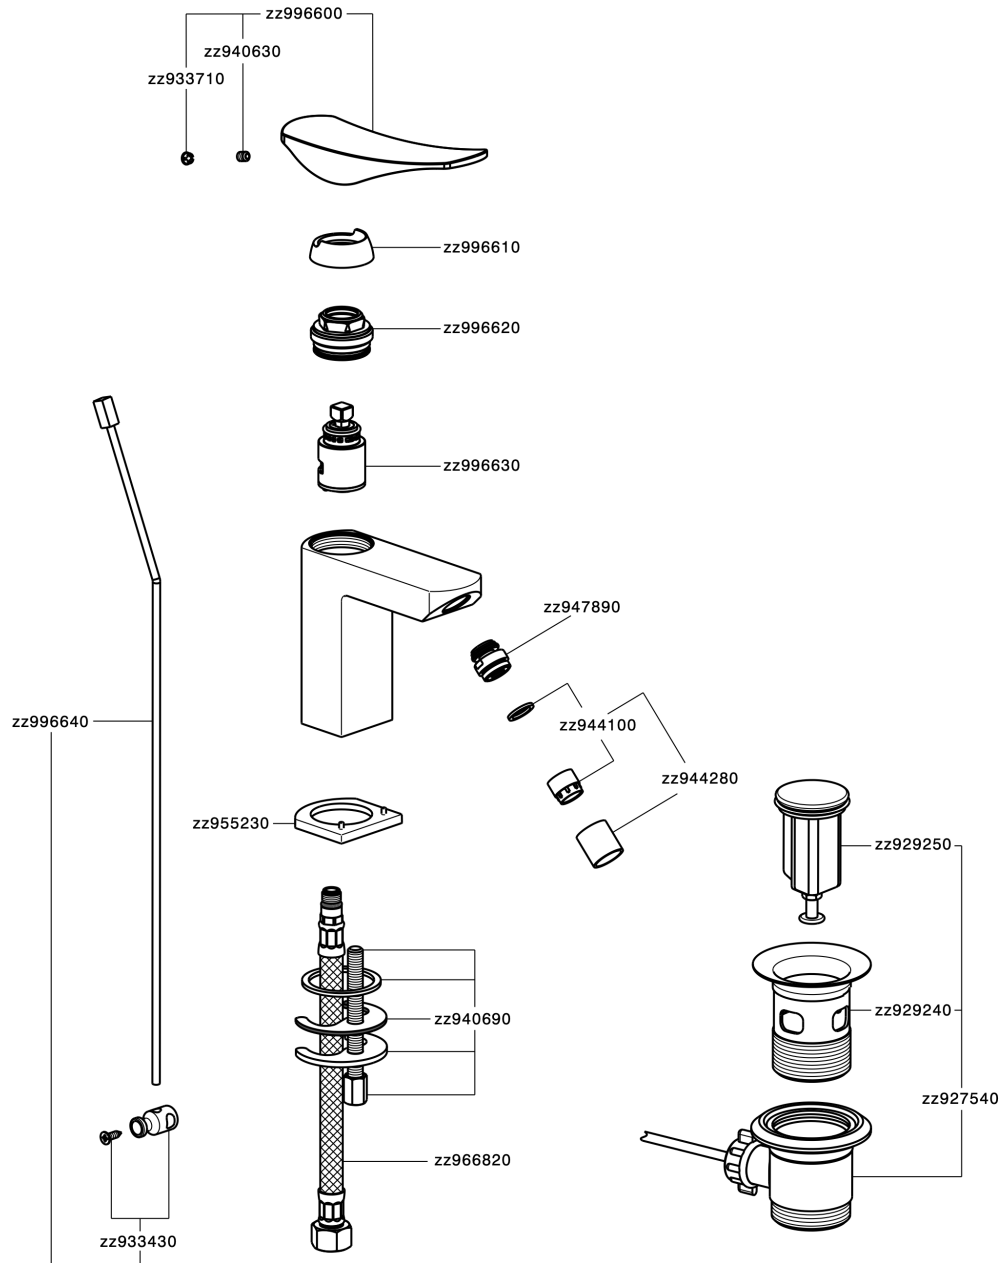

Single lever bidet mixer ROADSTER ACCENT_RA000550

RA000550

<https://en.cisal.it/single-lever-bidet-mixer-roadster-accent-ra000550>

2026-06-13