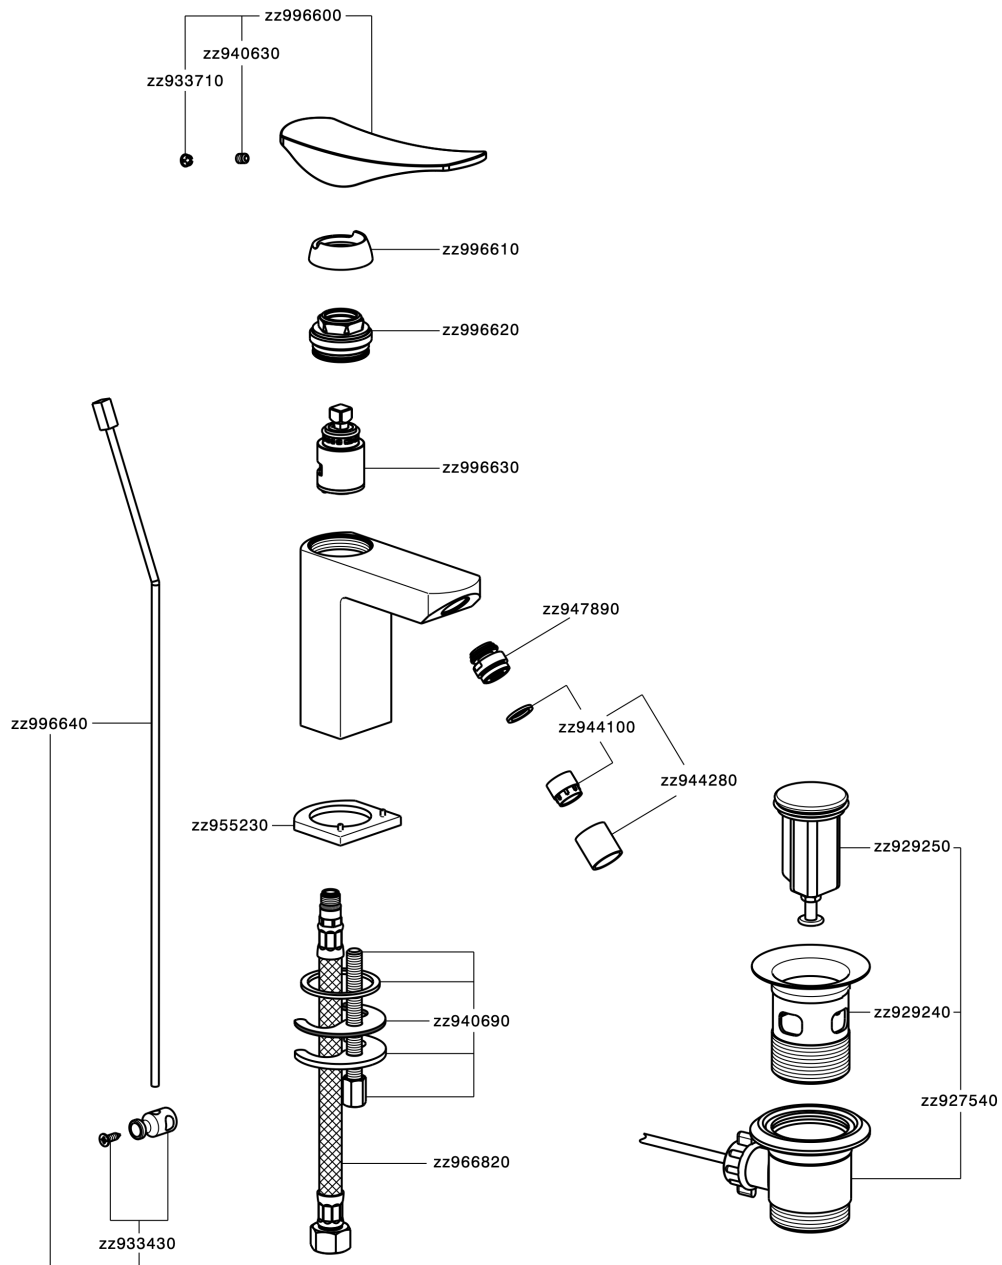

## Single lever bidet mixer ROADSTER ACCENT\_RA000550

MODEL **RA000550**

Single lever bidet mixer, with 1"1/4 automatic pop-up waste, G.3/8" stainless steel flexible hoses

### CHARACTERISTICS

Cartridge Spare Parts **ZZ99663000**

**25 mm Cartridge**

## Single lever bidet mixer ROADSTER ACCENT\_RA000550

RA000550

<https://en.cisal.it/single-lever-bidet-mixer-roadster-accent-ra000550>

2026-06-14