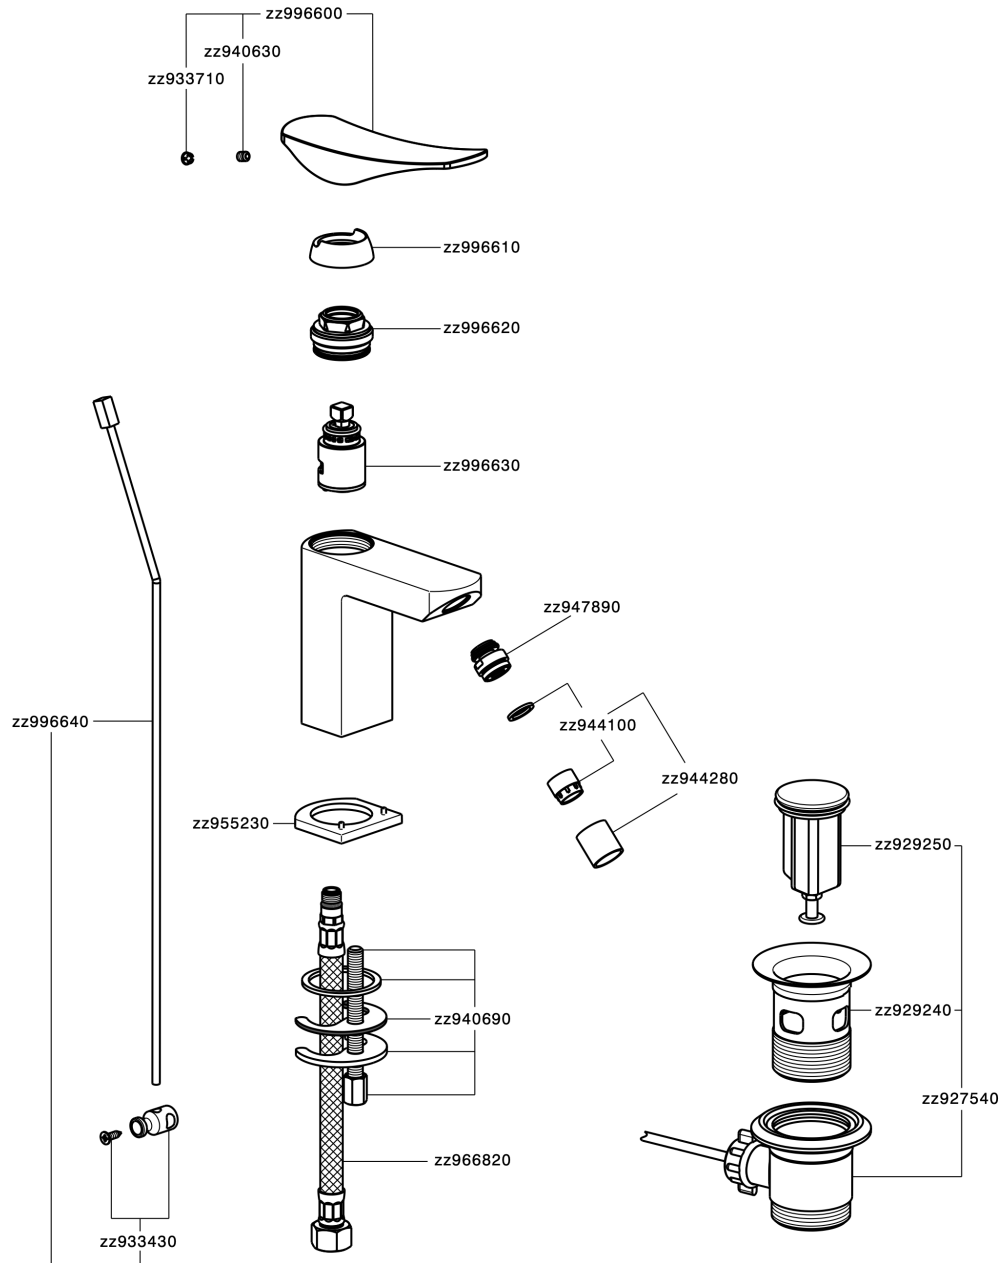

Single lever bidet mixer ROADSTER ACCENT_RA000550

RA000550

<https://en.cisal.it/single-lever-bidet-mixer-roadster-accent-ra000550>

2026-04-26