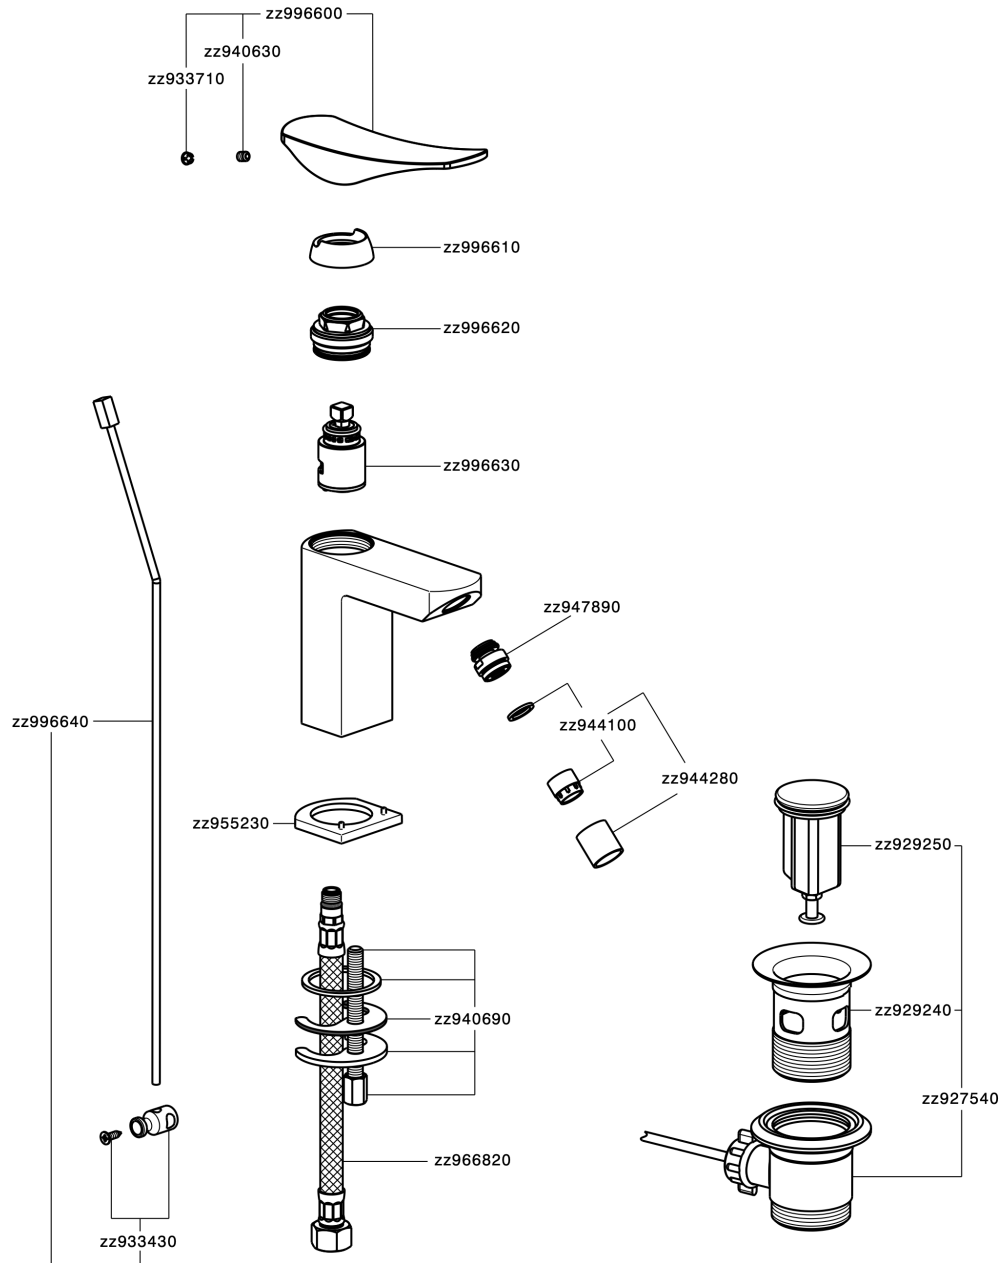

Single lever bidet mixer ROADSTER ACCENT_RA000550

RA000550

<https://en.cisal.it/single-lever-bidet-mixer-roadster-accent-ra000550>

2026-04-06