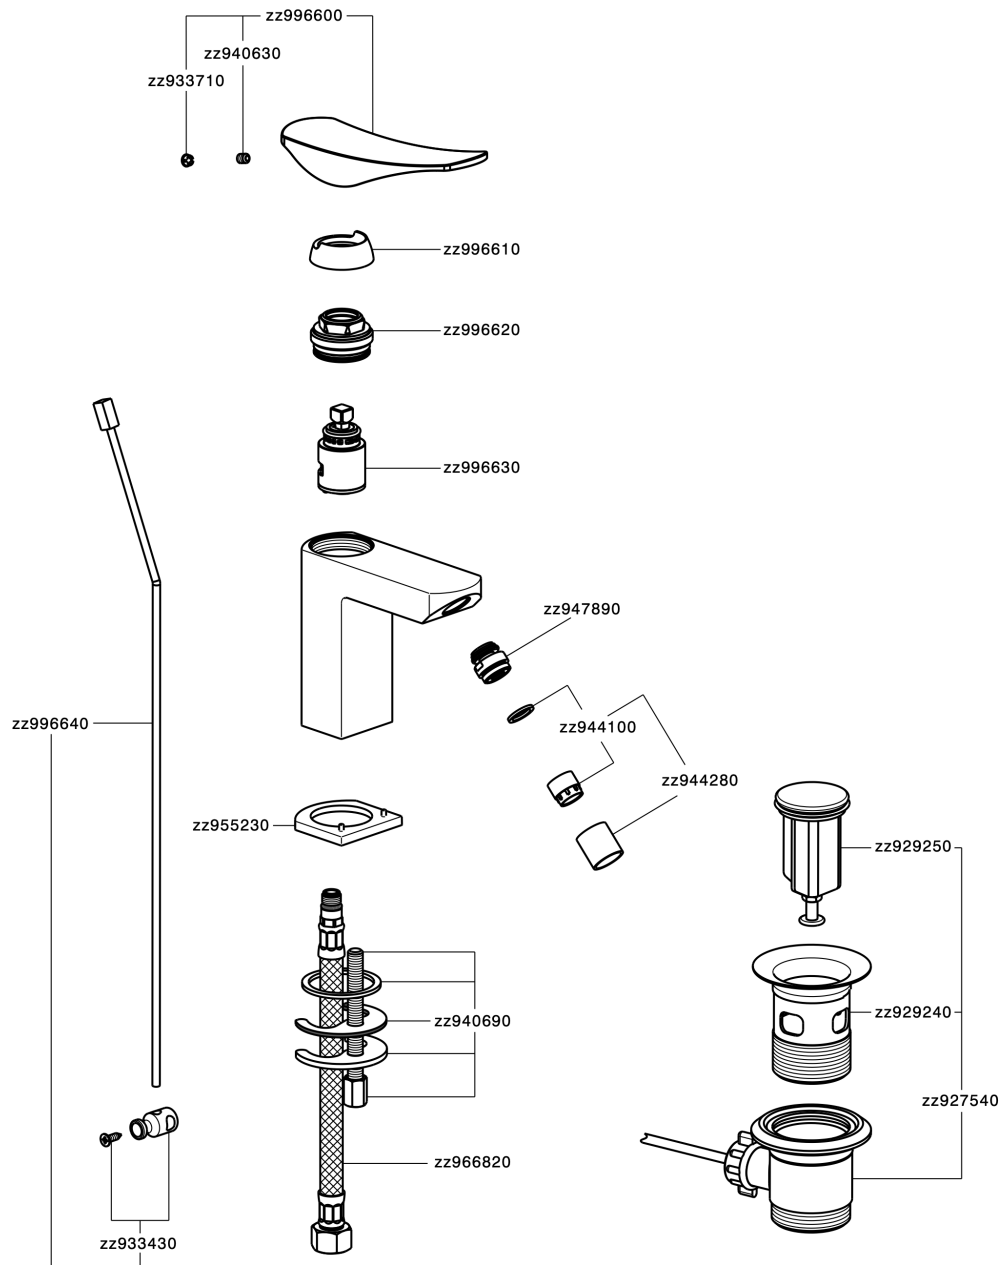

Single lever bidet mixer ROADSTER ACCENT_RA000550

RA000550

<https://en.cisal.it/single-lever-bidet-mixer-roadster-accent-ra000550>

2026-05-17