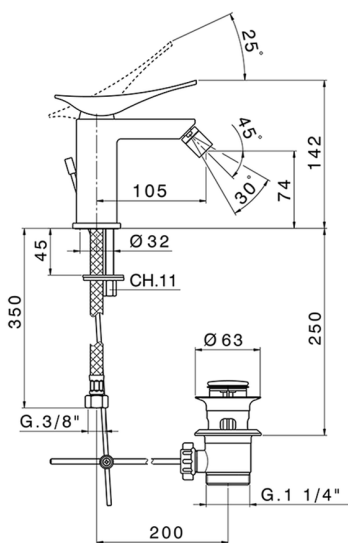

Single lever bidet mixer ROADSTER ACCENT_RA000550

MODEL **RA000550**

Single lever bidet mixer, with 1"1/4 automatic pop-up waste, G.3/8" stainless steel flexible hoses

AVAILABLE FINISHINGS

-  **21** 21 Chrome
-  **2B** 2B Polished Nickel
-  **2F** 2F Brushed Nickel
-  **2Q** 2Q Black Titanium
-  **40** 40 Matt Black
-  **4Q** 4Q Matt White

CHARACTERISTICS

Cartridge Spare Parts **ZZ99663000**

25 mm Cartridge

Single lever bidet mixer ROADSTER ACCENT_RA000550

RA000550

<https://en.cisal.it/single-lever-bidet-mixer-roadster-accent-ra000550>

2026-06-13