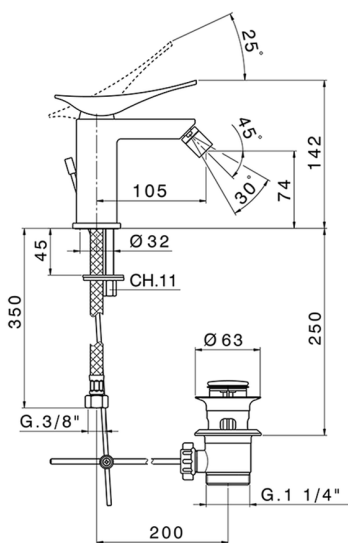

Single lever bidet mixer ROADSTER ACCENT_RA000550

MODEL **RA000550**

Single lever bidet mixer, with 1"1/4 automatic pop-up waste, G.3/8" stainless steel flexible hoses

AVAILABLE FINISHINGS

-  **21** 21 Chrome
-  **2B** 2B Polished Nickel
-  **2F** 2F Brushed Nickel
-  **2Q** 2Q Black Titanium
-  **40** 40 Matt Black
-  **4Q** 4Q Matt White

CHARACTERISTICS

Cartridge Spare Parts **ZZ99663000**

25 mm Cartridge

Single lever bidet mixer ROADSTER ACCENT_RA000550

RA000550

<https://en.cisal.it/single-lever-bidet-mixer-roadster-accent-ra000550>

2026-04-08