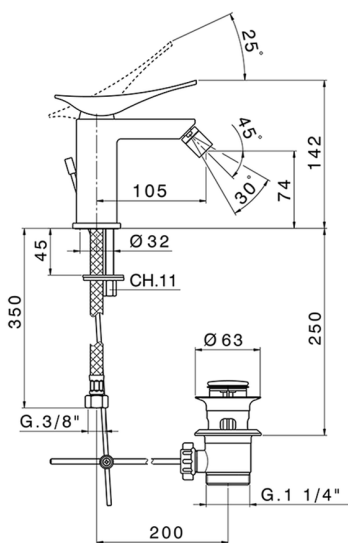

Single lever bidet mixer ROADSTER ACCENT_RA000550

MODEL **RA000550**

Single lever bidet mixer, with 1"1/4 automatic pop-up waste, G.3/8" stainless steel flexible hoses

AVAILABLE FINISHINGS

-  **21** 21 Chrome
-  **2B** 2B Polished Nickel
-  **2F** 2F Brushed Nickel
-  **2Q** 2Q Black Titanium
-  **40** 40 Matt Black
-  **4Q** 4Q Matt White

CHARACTERISTICS

Cartridge Spare Parts **ZZ99663000**

25 mm Cartridge

Single lever bidet mixer ROADSTER ACCENT_RA000550

RA000550

<https://en.cisal.it/single-lever-bidet-mixer-roadster-accent-ra000550>

2026-06-14