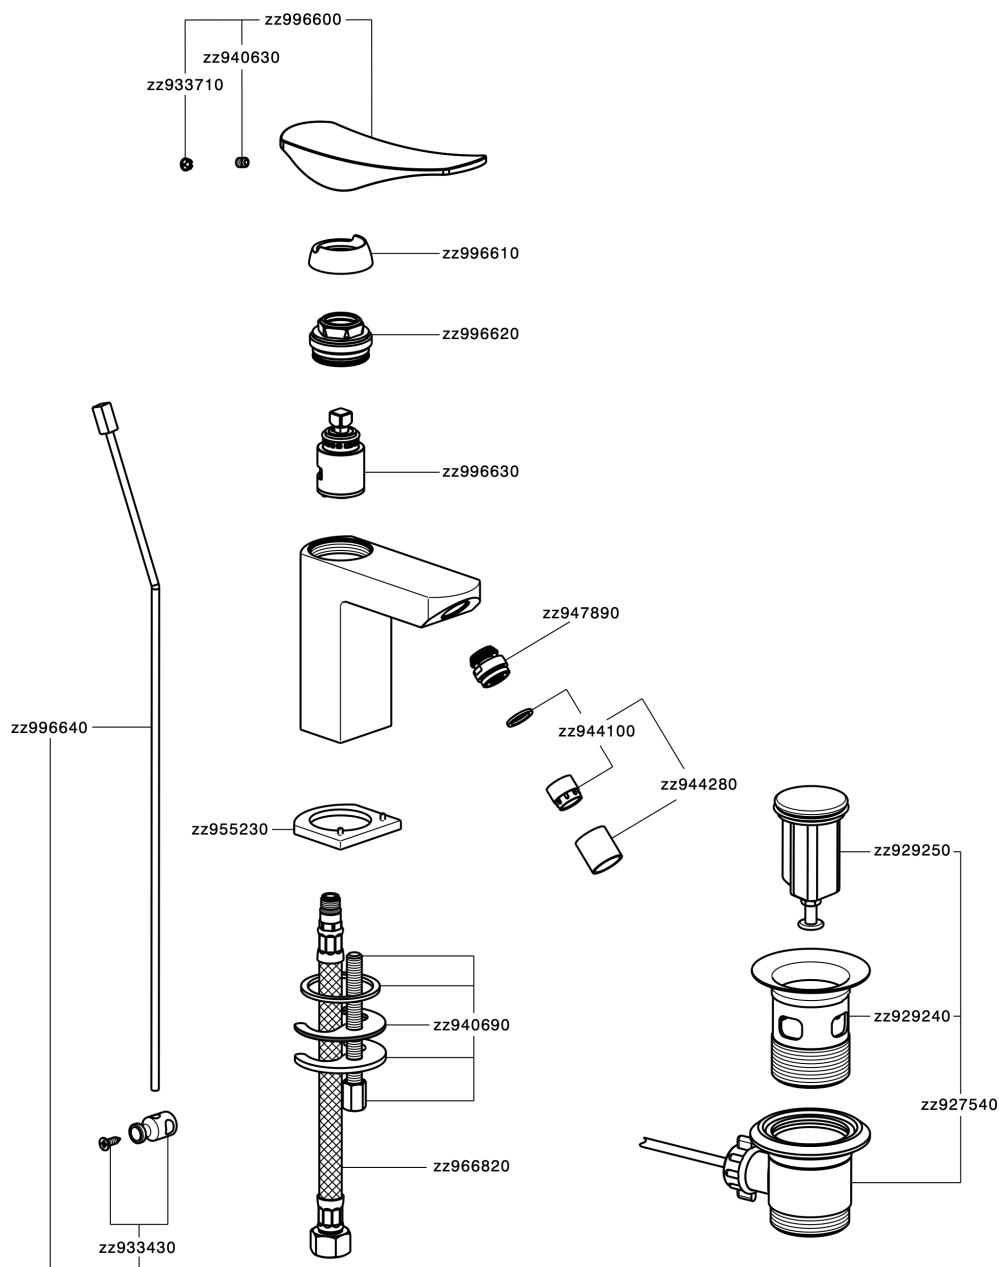

Single lever bidet mixer ROADSTER ACCENT_RA000550

MODEL **RA000550**

Single lever bidet mixer, with 1"1/4 automatic pop-up waste, G.3/8" stainless steel flexible hoses

AVAILABLE FINISHINGS

-  **21** 21 Chrome
-  **2B** 2B Polished Nickel
-  **2F** 2F Brushed Nickel
-  **2Q** 2Q Black Titanium
-  **40** 40 Matt Black
-  **4Q** 4Q Matt White

CHARACTERISTICS

Cartridge Spare Parts **ZZ99663000**

25 mm Cartridge

Single lever bidet mixer ROADSTER ACCENT_RA000550

RA000550

<https://en.cisal.it/single-lever-bidet-mixer-roadster-accent-ra000550>

2026-06-13