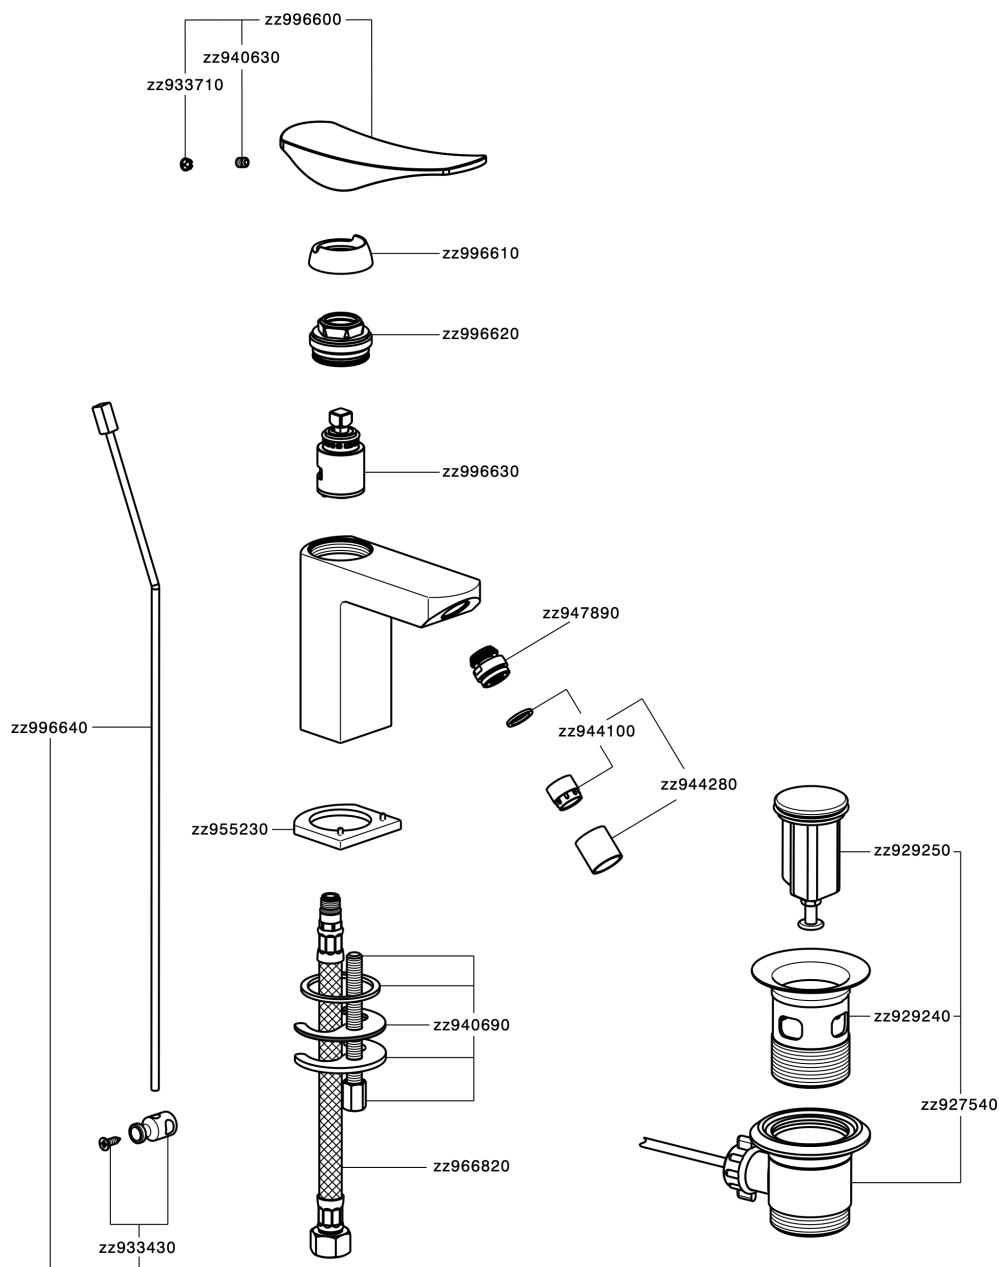

Single lever bidet mixer ROADSTER ACCENT_RA000550

MODEL **RA000550**

Single lever bidet mixer, with 1"1/4 automatic pop-up waste, G.3/8" stainless steel flexible hoses

AVAILABLE FINISHINGS

-  **21** 21 Chrome
-  **2B** 2B Polished Nickel
-  **2F** 2F Brushed Nickel
-  **2Q** 2Q Black Titanium
-  **40** 40 Matt Black
-  **4Q** 4Q Matt White

CHARACTERISTICS

Cartridge Spare Parts **ZZ99663000**

25 mm Cartridge

Single lever bidet mixer ROADSTER ACCENT_RA000550

RA000550

<https://en.cisal.it/single-lever-bidet-mixer-roadster-accent-ra000550>

2026-06-14