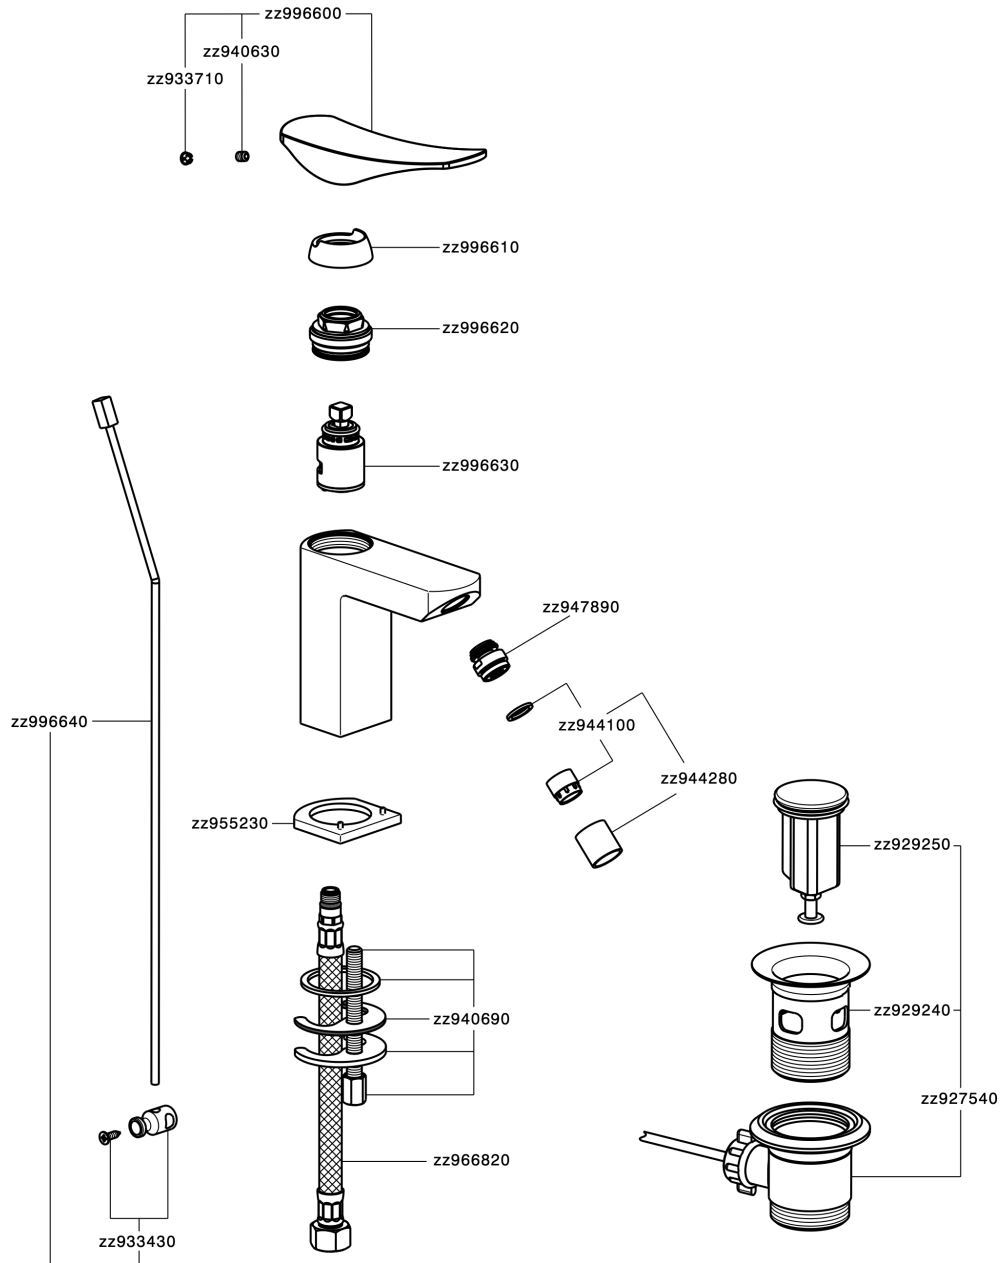

Single lever bidet mixer ROADSTER ACCENT_RA000550

MODEL **RA000550**

Single lever bidet mixer, with 1"1/4 automatic pop-up waste, G.3/8" stainless steel flexible hoses

AVAILABLE FINISHINGS

-  **21** 21 Chrome
-  **2B** 2B Polished Nickel
-  **2F** 2F Brushed Nickel
-  **2Q** 2Q Black Titanium
-  **40** 40 Matt Black
-  **4Q** 4Q Matt White

CHARACTERISTICS

Cartridge Spare Parts **ZZ99663000**

25 mm Cartridge

Single lever bidet mixer ROADSTER ACCENT_RA000550

RA000550

<https://en.cisal.it/single-lever-bidet-mixer-roadster-accent-ra000550>

2026-04-08