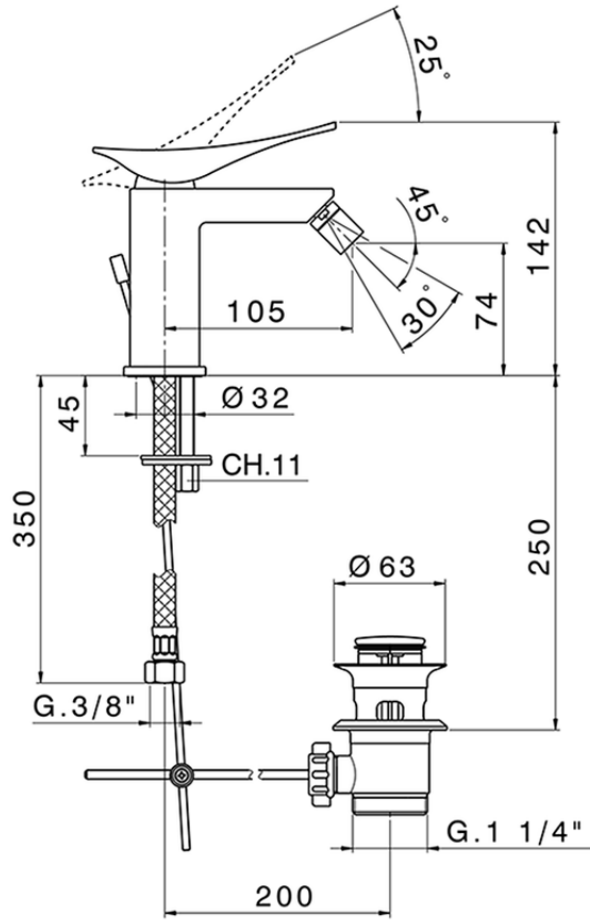

Single lever bidet mixer ROADSTER ACCENT_RA000550

RA000550

<https://en.cisal.it/single-lever-bidet-mixer-roadster-accent-ra000550>

2026-04-06