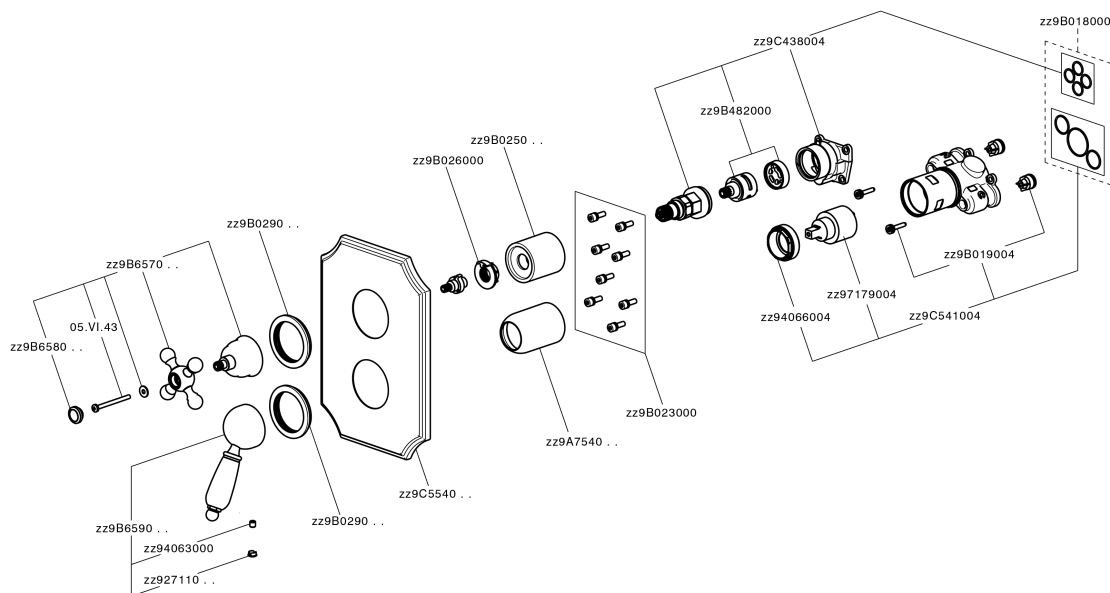

Exposed part for Single Lever One Box Valve ARCANA EMPRESS_EM0BM030

EM0BM030

<https://en.cisal.it/exposed-part-for-single-lever-one-box-valve-arcana-empress-em0bm030>

One Box Universal Concealed Part ONE BOX_ZA00B031

ZA00B031

<https://en.cisal.it/one-box-universal-concealed-part-one-box-za00b031>

One Box Universal Concealed Part ONE BOX_ZA00B030

ZA00B030

<https://en.cisal.it/one-box-universal-concealed-part-one-box-za00b030>