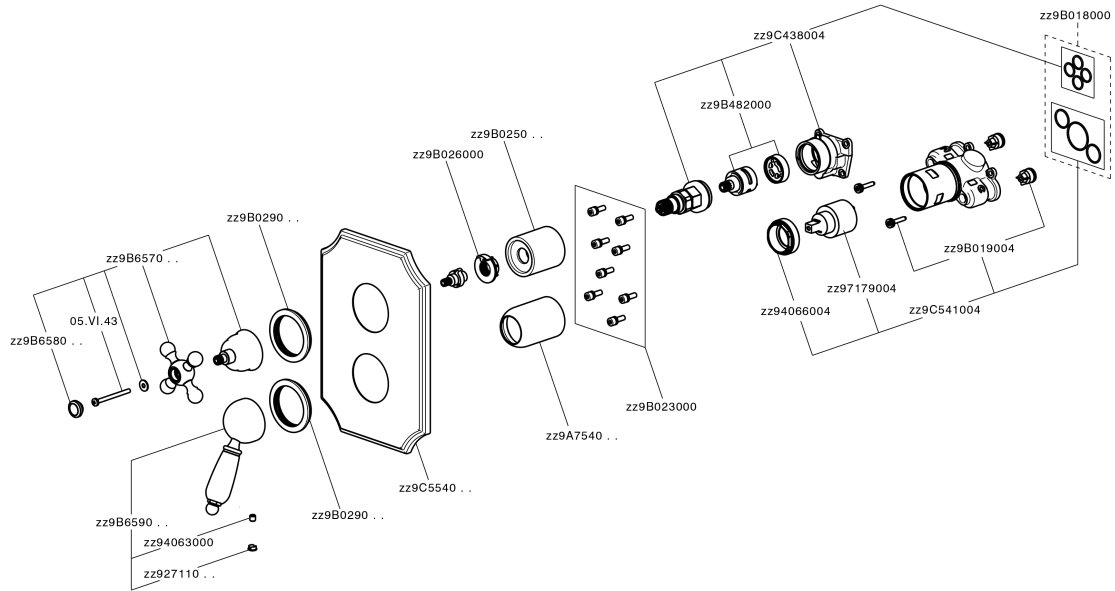

## Exposed part for Single Lever One Box Valve ARCANA EMPRESS\_EM0BM030

EM0BM030

<https://en.cisal.it/exposed-part-for-single-lever-one-box-valve-arcana-empress-em0bm030>

## One Box Universal Concealed Part ONE BOX\_ZA00B031

ZA00B031

<https://en.cisal.it/one-box-universal-concealed-part-one-box-za00b031>