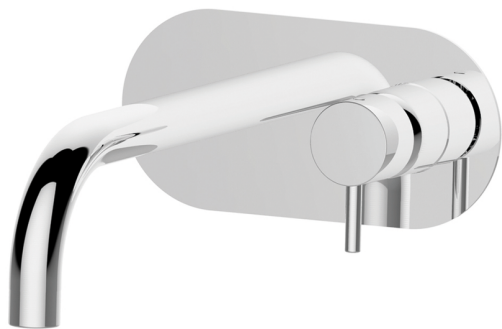

Exposed part for single lever washbasin valve NUOVA LESS_LN005510

MODEL **LN005510**

Exposed part for single lever washbasin valve, without concealed part, spout L.200 mm, for item Easy-Box ZA002450-ZA025510

AVAILABLE FINISHINGS

-  **21** 21 Chrome
-  **2F** 2F Brushed Nickel
-  **40** 40 Matt Black
-  **4Q** 4Q Matt White

CHARACTERISTICS

Installation **Concealed**
 Required concealed parts **ZA002450**