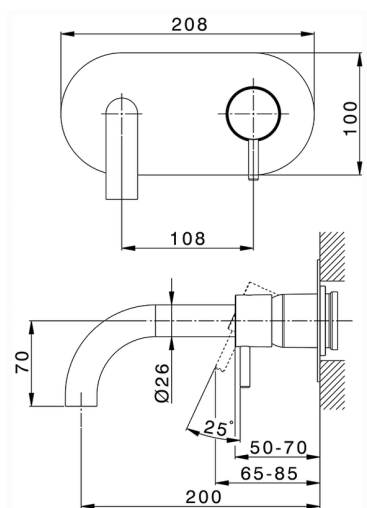

Exposed part for single lever washbasin valve NUOVA LESS_LN005510

MODEL **LN005510**

Exposed part for single lever washbasin valve, without concealed part, spout L.200 mm, for item Easy-Box ZA002450-ZA025510

AVAILABLE FINISHINGS

-  **21** 21 Chrome
-  **2F** 2F Brushed Nickel
-  **40** 40 Matt Black
-  **4Q** 4Q Matt White

CHARACTERISTICS

Installation **Concealed**
 Required concealed parts **ZA002450**