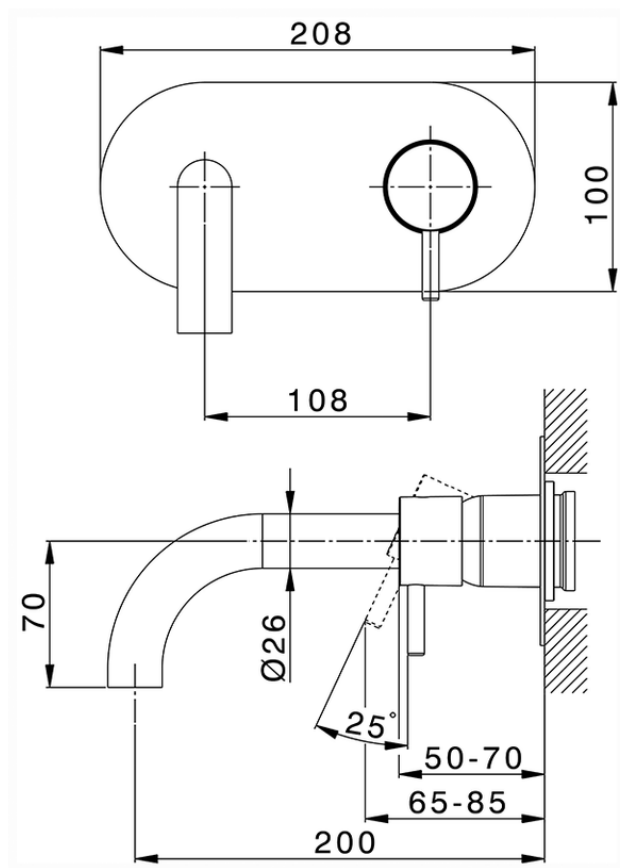

Exposed part for single lever washbasin valve NUOVA LESS_LN005510

LN005510

<https://en.cisal.it/exposed-part-for-single-lever-washbasin-valve-nuova-less-ln005510>

2026-02-04