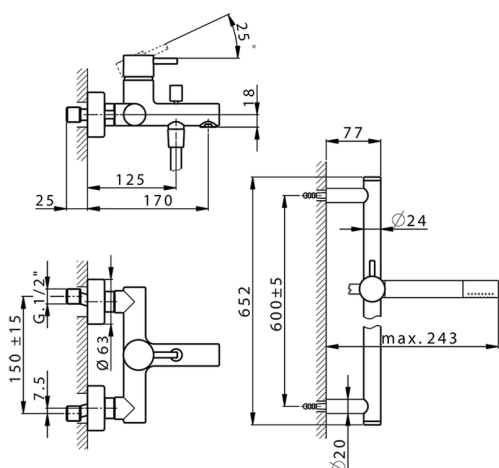

Single lever bath mixer, with shower set NUOVA LESS_LN000060

MODEL **LN000060**

Single lever bath mixer, with shower set, 60 cm Rail with slide bracket, Brass minimalistic one spray handshower, 150 cm SUPREME smooth flexible hose

AVAILABLE FINISHINGS

-  **21** 21 Chrome
-  **2F** 2F Brushed Nickel
-  **40** 40 Matt Black
-  **4Q** 4Q Matt White

CHARACTERISTICS

Cartridge Spare Parts **ZZ95435000**

35 mm Cartridge

EcoStop

EcoStop feature limits water flow to approximately 50% of maximum output with one point of resistance on setting. Push slightly past the middle stop only when full water output is required. This will save water up to 50%.